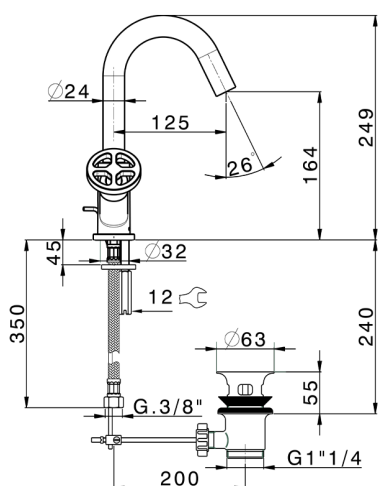

## Washbasin mixer GRACE\_MN000510

MODEL **MN000510**

Washbasin mixer, with automatic 1"1/4 automatic pop-up waste, G.3/8" stainless steel flexible hoses