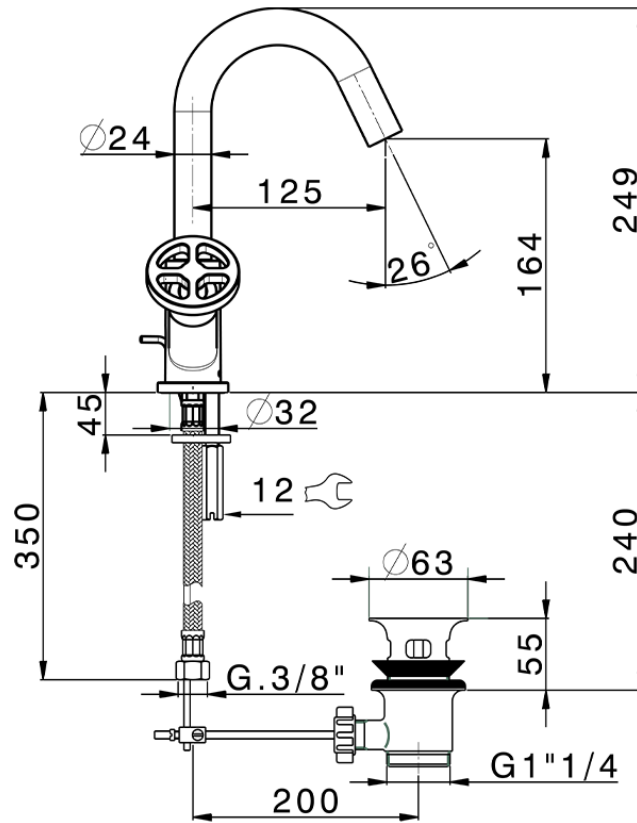

Washbasin mixer GRACE_MN000510

MN000510

<https://en.cisal.it/washbasin-mixer-grace-mn000510>

2026-06-14