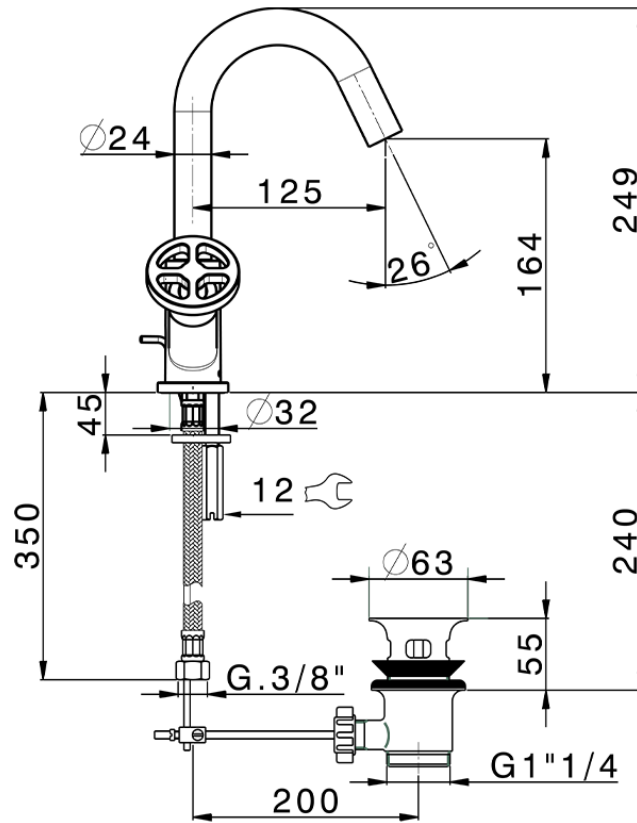

Washbasin mixer GRACE_MN000510

MN000510

<https://en.cisal.it/washbasin-mixer-grace-mn000510>

2026-05-20