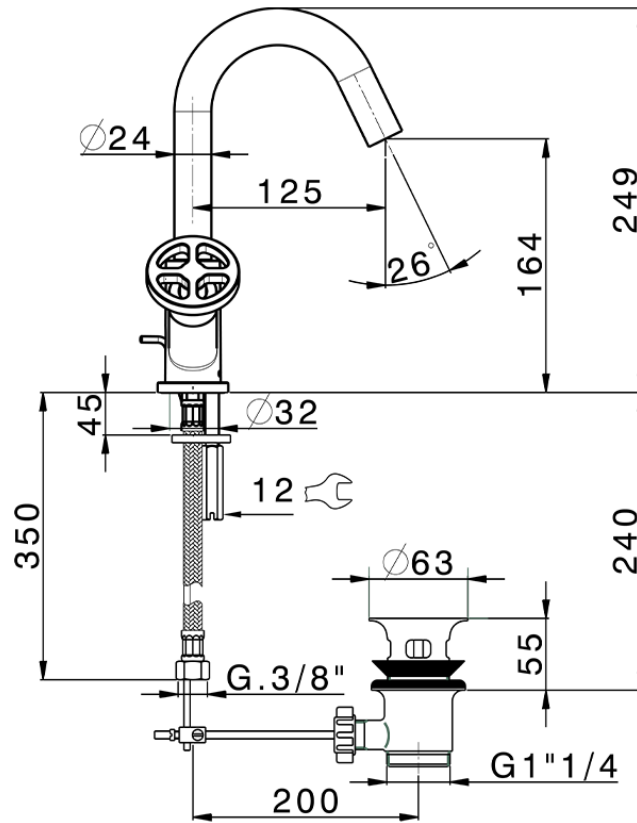

## Washbasin mixer GRACE\_MN000510

MN000510

<https://en.cisal.it/washbasin-mixer-grace-mn000510>

2026-06-14