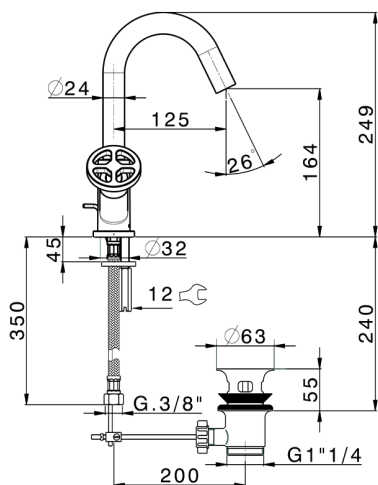

Washbasin mixer GRACE_MN000510

MODEL **MN000510**

Washbasin mixer, with automatic 1"1/4 automatic pop-up waste, G.3/8" stainless steel flexible hoses

AVAILABLE FINISHINGS

- **21** 21 Chrome
- **2F** 2F Brushed Nickel
- **2W** 2W Brushed Gold
- **5H** 5H Dark Brass Brushed
- **5L** 5L Brushed Black Titanium
- **6T** 6T Chrome/Matt Black

CHARACTERISTICS

2026-05-20