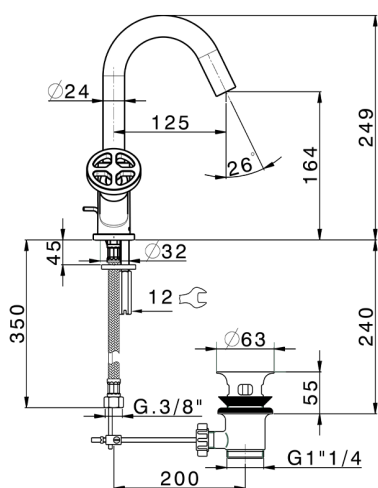

## Washbasin mixer GRACE\_MN000510

MODEL **MN000510**

Washbasin mixer, with automatic 1"1/4 automatic pop-up waste, G.3/8" stainless steel flexible hoses