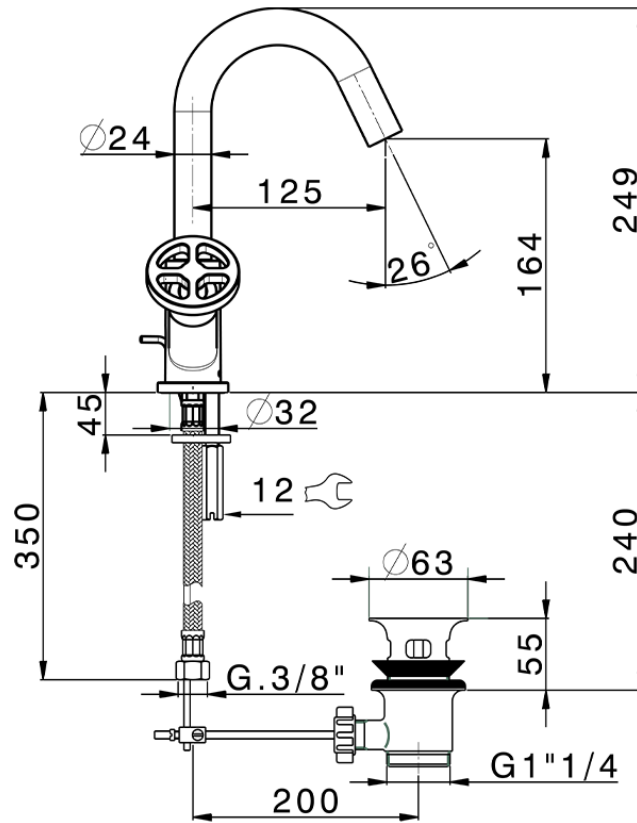

Washbasin mixer GRACE_MN000510

MN000510

<https://en.cisal.it/washbasin-mixer-grace-mn000510>

2026-04-30