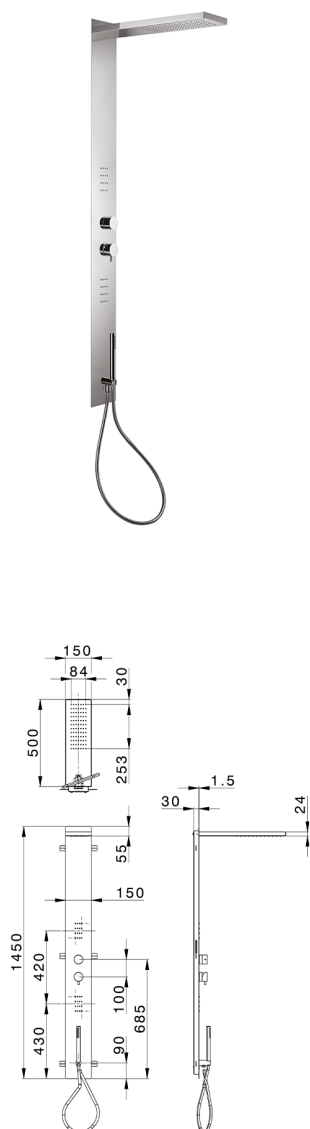

3-fonctions single lever shower panel WELLNESS_ZS005040

MODEL **ZS005040**

3-fonctions single lever shower panel, stainless steel AISI 304 shower panel, 3 outlet deviatop cartridge, handshower holder with wall elbow, 23 mm Brass One Spray handshower, 2 front body jets, 150x500 thick 24mm Inox rectangular showerhead, rain function, 150 cm PVC Flexible Hose

AVAILABLE FINISHINGS

-  **D1** D1 Brushed Inox
-  **40** 40 Matt Black
-  **4Q** 4Q Matt White
-  **D2** D2 Polished Inox

CHARACTERISTICS

Cartridge Spare Parts **ZZ99751000**

35 mm Cartridge

2026-04-08