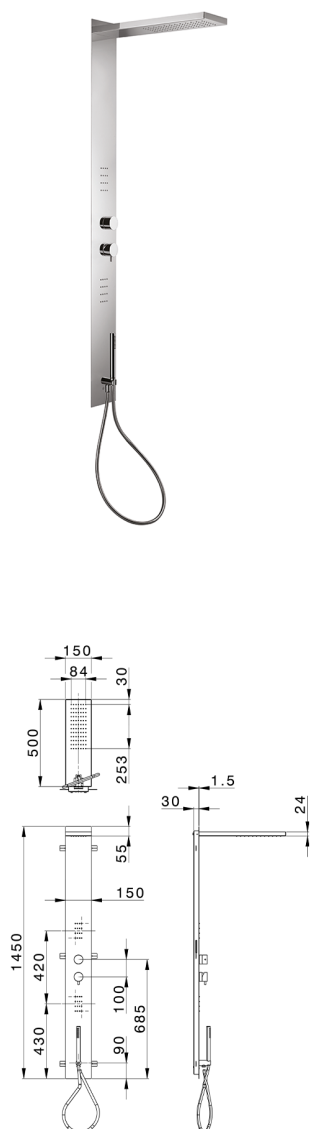

3-fonctions single lever shower panel WELLNESS_ZS005040

MODEL **ZS005040**

3-fonctions single lever shower panel, stainless steel AISI 304 shower panel, 3 outlet deviatop cartridge, handshower holder with wall elbow, 23 mm Brass One Spray handshower, 2 front body jets, 150x500 thick 24mm Inox rectangular showerhead, rain function, 150 cm PVC Flexible Hose

AVAILABLE FINISHINGS

-  **D1** D1 Brushed Inox
-  **40** 40 Matt Black
-  **4Q** 4Q Matt White
-  **D2** D2 Polished Inox

CHARACTERISTICS

Cartridge Spare Parts **ZZ99751000**

35 mm Cartridge

2026-06-13