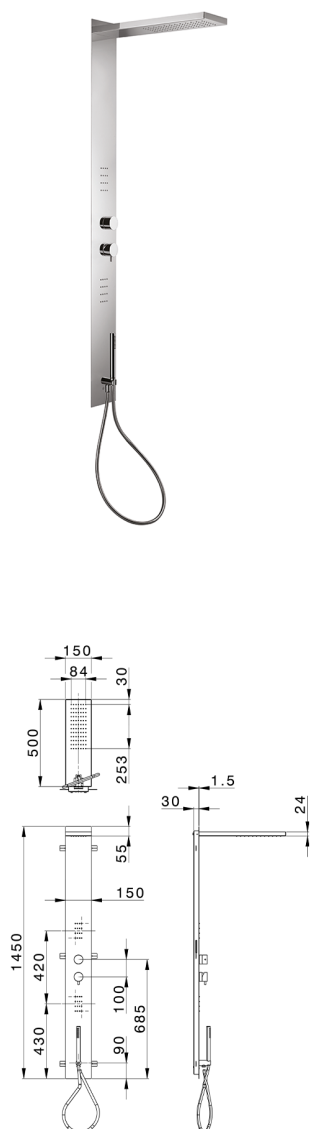

3-fonctions single lever shower panel WELLNESS_ZS005040

MODEL **ZS005040**

3-fonctions single lever shower panel, stainless steel AISI 304 shower panel, 3 outlet deviatop cartridge, handshower holder with wall elbow, 23 mm Brass One Spray handshower, 2 front body jets, 150x500 thick 24mm Inox rectangular showerhead, rain function, 150 cm PVC Flexible Hose

AVAILABLE FINISHINGS

-  **D1** D1 Brushed Inox
-  **40** 40 Matt Black
-  **4Q** 4Q Matt White
-  **D2** D2 Polished Inox

CHARACTERISTICS

Cartridge Spare Parts **ZZ99751000**

35 mm Cartridge

2026-06-14