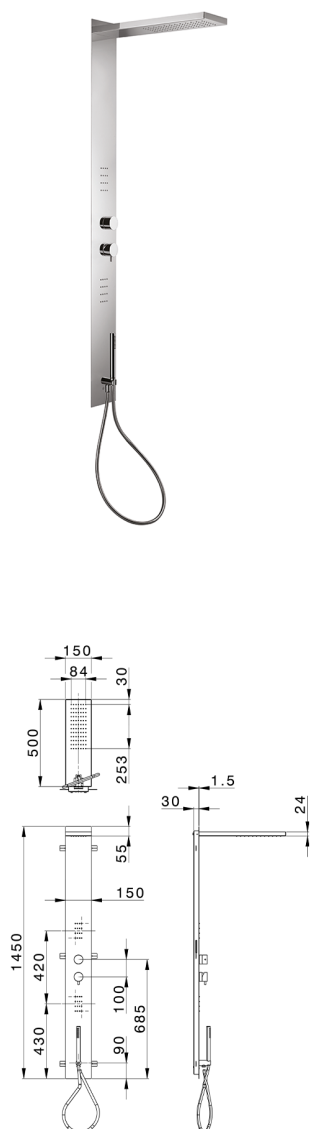

## 3-fonctions single lever shower panel WELLNESS\_ZS005040

MODEL **ZS005040**

3-fonctions single lever shower panel, stainless steel AISI 304 shower panel, 3 outlet deviatop cartridge, handshower holder with wall elbow, 23 mm Brass One Spray handshower, 2 front body jets, 150x500 thick 24mm Inox rectangular showerhead, rain function, 150 cm PVC Flexible Hose

### AVAILABLE FINISHINGS

-  **D1** D1 Brushed Inox
-  **40** 40 Matt Black
-  **4Q** 4Q Matt White
-  **D2** D2 Polished Inox

### CHARACTERISTICS

Cartridge Spare Parts **ZZ99751000**

**35 mm Cartridge**

2026-04-09