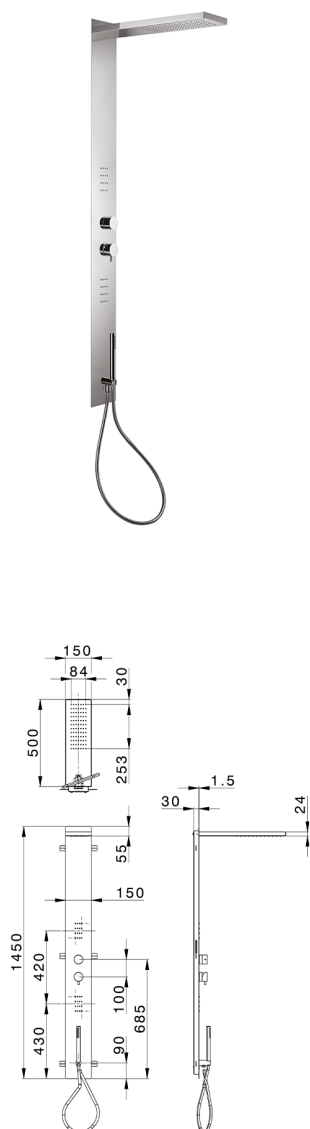

3-fonctions single lever shower panel WELLNESS_ZS005040

MODEL **ZS005040**

3-fonctions single lever shower panel, stainless steel AISI 304 shower panel, 3 outlet deviatop cartridge, handshower holder with wall elbow, 23 mm Brass One Spray handshower, 2 front body jets, 150x500 thick 24mm Inox rectangular showerhead, rain function, 150 cm PVC Flexible Hose

AVAILABLE FINISHINGS

-  **D1** D1 Brushed Inox
-  **40** 40 Matt Black
-  **4Q** 4Q Matt White
-  **D2** D2 Polished Inox

CHARACTERISTICS

Cartridge Spare Parts **ZZ99751000**

35 mm Cartridge

2026-04-29