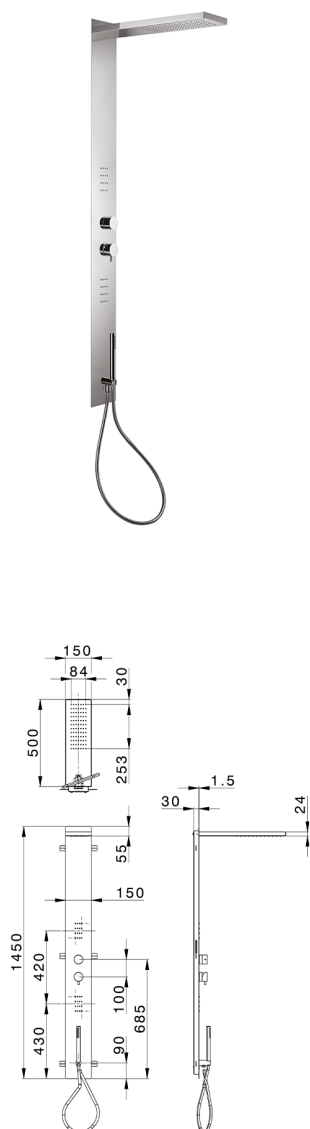

## 3-fonctions single lever shower panel WELLNESS\_ZS005040

MODEL **ZS005040**

3-fonctions single lever shower panel, stainless steel AISI 304 shower panel, 3 outlet deviatop cartridge, handshower holder with wall elbow, 23 mm Brass One Spray handshower, 2 front body jets, 150x500 thick 24mm Inox rectangular showerhead, rain function, 150 cm PVC Flexible Hose

### AVAILABLE FINISHINGS

-  **D1** D1 Brushed Inox
-  **40** 40 Matt Black
-  **4Q** 4Q Matt White
-  **D2** D2 Polished Inox

### CHARACTERISTICS

Cartridge Spare Parts **ZZ99751000**

**35 mm Cartridge**

2026-05-20