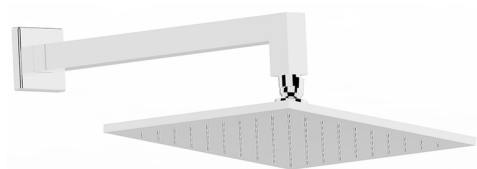

Shower arm with showerhead WELLNESS_DS013660

MODEL **DS013660**

Shower arm with showerhead, 250x250 mm square showerhead in BRASS, 340 mm shower arm

AVAILABLE FINISHINGS

- **21** 21 Chrome
- **2B** 2B Polished Nickel
- **2F** 2F Brushed Nickel
- **2Q** 2Q Black Titanium
- **40** 40 Matt Black
- **4Q** 4Q Matt White

CHARACTERISTICS

2024-10-18