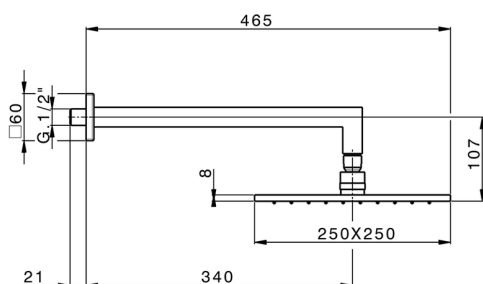

Shower arm with showerhead WELLNESS_DS013660

MODEL **DS013660**

Shower arm with showerhead, 250x250 mm square showerhead in BRASS, 340 mm shower arm

AVAILABLE FINISHINGS

- **21** 21 Chrome
- **2B** 2B Polished Nickel
- **2F** 2F Brushed Nickel
- **2Q** 2Q Black Titanium
- **40** 40 Matt Black
- **4Q** 4Q Matt White

CHARACTERISTICS

2024-10-18