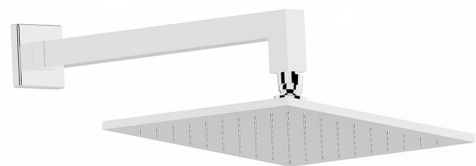

Shower arm with showerhead WELLNESS_DS013660

MODEL **DS013660**

Shower arm with showerhead, 250x250 mm square showerhead in BRASS, 340 mm shower arm

AVAILABLE FINISHINGS

-  **21** 21 Chrome
-  **2B** 2B Polished Nickel
-  **2F** 2F Brushed Nickel
-  **2Q** 2Q Black Titanium
-  **40** 40 Matt Black
-  **4Q** 4Q Matt White