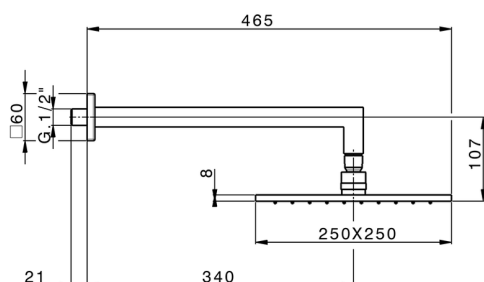

Shower arm with showerhead WELLNESS_DS013660

MODEL **DS013660**

Shower arm with showerhead, 250x250 mm square showerhead in BRASS, 340 mm shower arm

AVAILABLE FINISHINGS

-  **21** 21 Chrome
-  **2B** 2B Polished Nickel
-  **2F** 2F Brushed Nickel
-  **2Q** 2Q Black Titanium
-  **40** 40 Matt Black
-  **4Q** 4Q Matt White