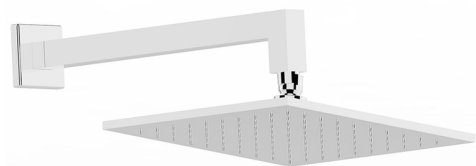

## Shower arm with showerhead WELLNESS\_DS013660

MODEL **DS013660**

Shower arm with showerhead, 250x250 mm square showerhead in BRASS, 340 mm shower arm

### AVAILABLE FINISHINGS

-  **21** 21 Chrome
-  **2B** 2B Polished Nickel
-  **2F** 2F Brushed Nickel
-  **2Q** 2Q Black Titanium
-  **40** 40 Matt Black
-  **4Q** 4Q Matt White