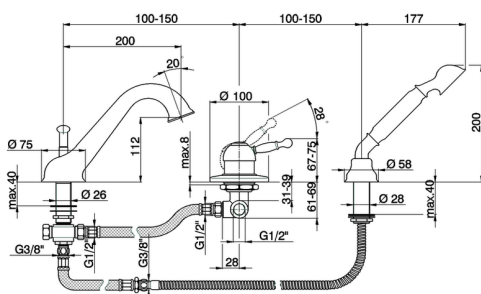

## Deck mounted 3-hole single lever bath mixer ARCANA ROYAL\_AY001260

MODEL **AY001260**

Deck mounted 3-hole single lever bath mixer, automatic diverter, Arcana one spray handshower, 175 cm Brass flexible hose

### CHARACTERISTICS

Cartridge Spare Parts **ZZ92909000**

**43 mm Cartridge**