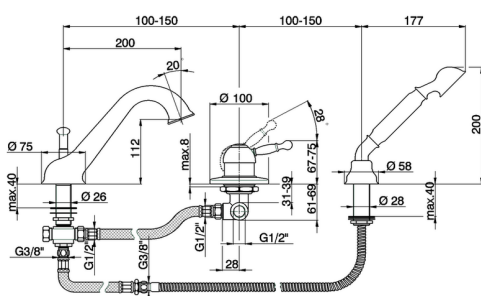

Deck mounted 3-hole single lever bath mixer ARCANA ROYAL_AY001260

MODEL **AY001260**

Deck mounted 3-hole single lever bath mixer, automatic diverter, Arcana one spray handshower, 175 cm Brass flexible hose

AVAILABLE FINISHINGS

-  **21** 21 Chrome
-  **24** 24 Gold
-  **26** 26 Old Copper
-  **27** 27 Old Bronze
-  **2A** 2A Satin Brushed Nickel
-  **74** 74 Chrome/Gold

CHARACTERISTICS

Cartridge Spare Parts **ZZ92909000**

43 mm Cartridge