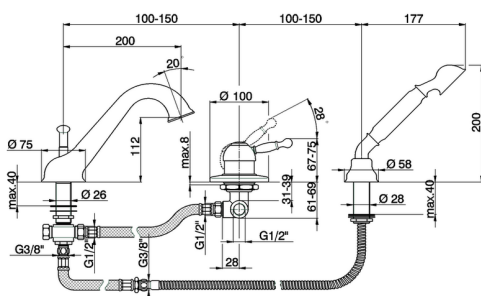

Deck mounted 3-hole single lever bath mixer ARCANA ROYAL_AY001260

MODEL **AY001260**

Deck mounted 3-hole single lever bath mixer, automatic diverter, Arcana one spray handshower, 175 cm Brass flexible hose

AVAILABLE FINISHINGS

-  **21** 21 Chrome
-  **24** 24 Gold
-  **26** 26 Old Copper
-  **27** 27 Old Bronze
-  **2A** 2A Satin Brushed Nickel
-  **74** 74 Chrome/Gold

CHARACTERISTICS

Cartridge Spare Parts **ZZ92909000**

43 mm Cartridge