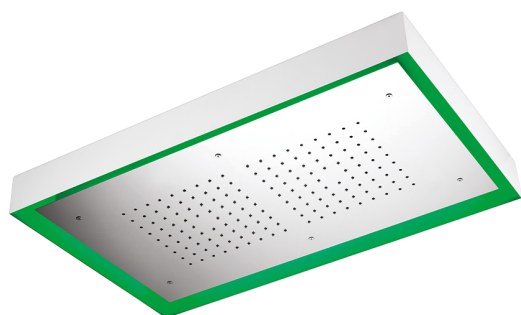

770x470 mm Chromotherapy Ceiling showerhead ZEN SHOWER_ZS0C0150

MODEL **ZS0C0150**

770x470 mm Chromotherapy Ceiling showerhead, with white cover, rain, chromotherapy functions, wireless control, Stainless Steel AISI 304

AVAILABLE FINISHINGS

-  **40** 40 Matt Black
-  **4Q** 4Q Matt White
-  **D1** D1 Brushed Inox
-  **D2** D2 Polished Inox

CHARACTERISTICS

2024-11-27