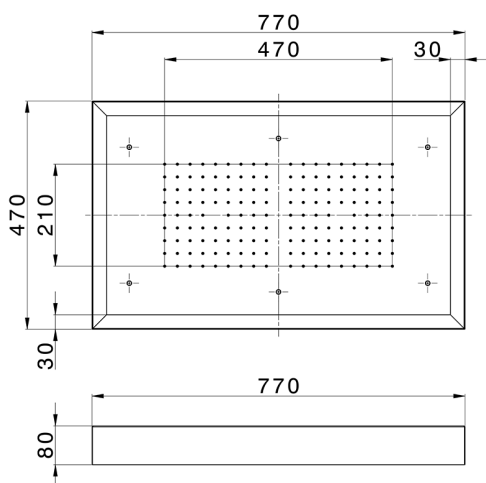

770x470 mm Chromotherapy Ceiling showerhead ZEN SHOWER_ZS0C0150

MODEL **ZS0C0150**

770x470 mm Chromotherapy Ceiling showerhead, with white cover, rain, chromotherapy functions, wireless control, Stainless Steel AISI 304

AVAILABLE FINISHINGS

- **40** 40 Matt Black
- **4Q** 4Q Matt White
- **D1** D1 Brushed Inox
- **D2** D2 Polished Inox

CHARACTERISTICS

2024-11-23