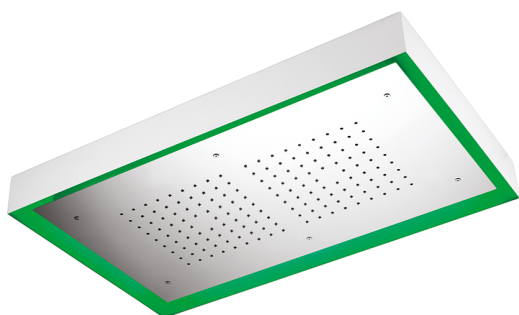

770x470 mm Chromotherapy Ceiling showerhead ZEN SHOWER_ZS0C0150

MODEL **ZS0C0150**

770x470 mm Chromotherapy Ceiling showerhead, with white cover, rain, chromotherapy functions, wireless control, Stainless Steel AISI 304

AVAILABLE FINISHINGS

- **40** 40 Matt Black
- **4Q** 4Q Matt White
- **D1** D1 Brushed Inox
- **D2** D2 Polished Inox

CHARACTERISTICS

2024-11-23