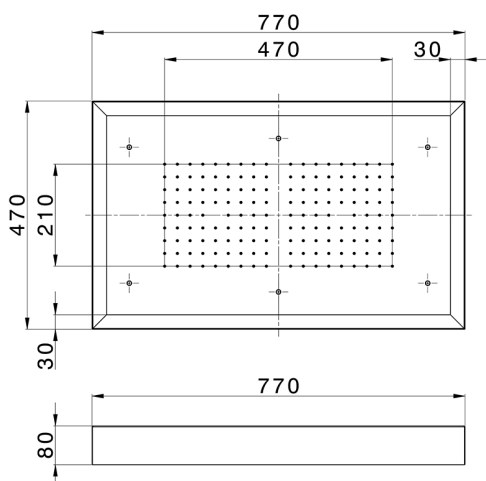

770x470 mm Chromotherapy Ceiling showerhead ZEN SHOWER_ZS0C0150

MODEL **ZS0C0150**

770x470 mm Chromotherapy Ceiling showerhead, with white cover, rain, chromotherapy functions, wireless control, Stainless Steel AISI 304

AVAILABLE FINISHINGS

- **40** 40 Matt Black
- **4Q** 4Q Matt White
- **D1** D1 Brushed Inox
- **D2** D2 Polished Inox

CHARACTERISTICS

2024-11-23