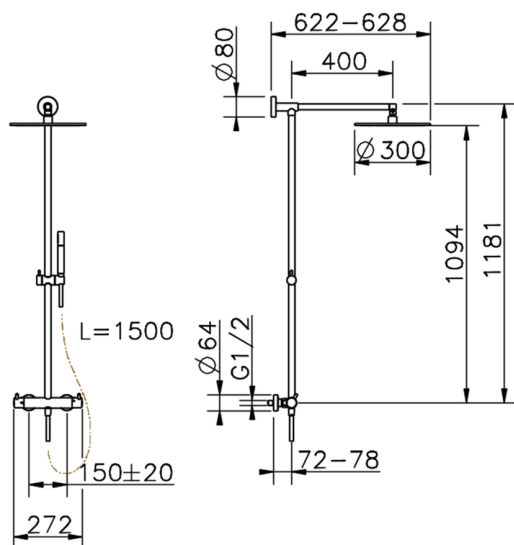

## 2-functions Thermostatic shower set SHOWER COLUMNS\_LNC7801N

MODEL **LNC7801N**

2-functions Thermostatic shower set, 2 outlets devia stop, not adjustable column, sliding shower bracket, Brass minimalistic one spray handshower, 300 mm BRASS round shower head, 150 cm smooth SUPREME Flexible Hose

### CHARACTERISTICS

Cartridge Spare Parts **24.04A.PP**  
**8x20 Plus P Thermostatic Valve**