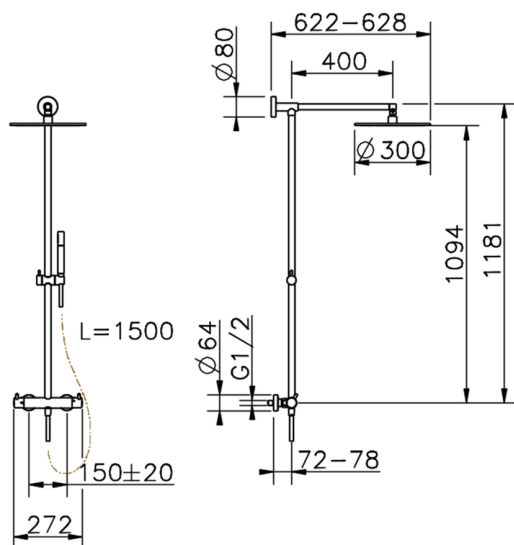

2-functions Thermostatic shower set SHOWER COLUMNS_LNC7801N

MODEL **LNC7801N**

2-functions Thermostatic shower set, 2 outlets devia stop, not adjustable column, sliding shower bracket, Brass minimalistic one spray handshower, 300 mm BRASS round shower head, 150 cm smooth SUPREME Flexible Hose

AVAILABLE FINISHINGS

-  **21** 21 Chrome
-  **2F** 2F Brushed Nickel
-  **40** 40 Matt Black
-  **4Q** 4Q Matt White

CHARACTERISTICS

Cartridge Spare Parts **24.04A.PP**
8x20 Plus P Thermostatic Valve

DeviaStop