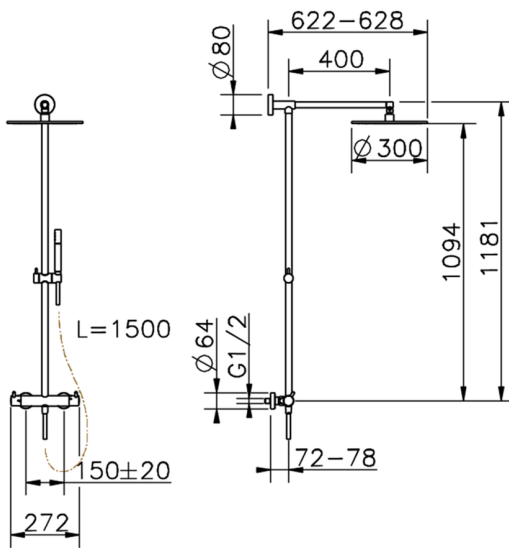

2-functions Thermostatic shower set SHOWER COLUMNS_LNC7801N

MODEL **LNC7801N**

2-functions Thermostatic shower set, 2 outlets devia stop, not adjustable column, sliding shower bracket, Brass minimalistic one spray handshower, 300 mm BRASS round shower head, 150 cm smooth SUPREME Flexible Hose

AVAILABLE FINISHINGS

-  **21** 21 Chrome
-  **2F** 2F Brushed Nickel
-  **40** 40 Matt Black
-  **4Q** 4Q Matt White

CHARACTERISTICS

Cartridge Spare Parts **24.04A.PP**
8x20 Plus P Thermostatic Valve

DeviaStop