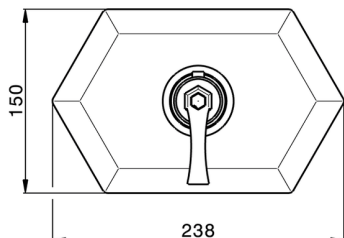

AVAILABLE FINISHINGS

- **6T** 6T Chrome/Matt Black
- **7C** 7C Gold/Matt Black
- **7D** 7D Polished Nickel/Matt Black
- **7E** 7E Rose Gold/Matt Black

CHARACTERISTICS

Installation **Concealed**
Required concealed parts **ZA007220**

Thermostatic

The Cisal thermostatic is your personal water manager, helping you to handle, control and save water and energy.