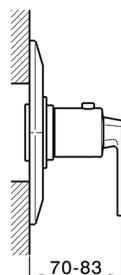

AVAILABLE FINISHINGS

- **6T** 6T Chrome/Matt Black
- **7C** 7C Gold/Matt Black
- **7D** 7D Polished Nickel/Matt Black
- **7E** 7E Rose Gold/Matt Black

CHARACTERISTICS

Installation **Concealed**
Required concealed parts **ZA007220**

Thermostatic

The Cisal thermostatic is your personal water manager, helping you to handle, control and save water and energy.