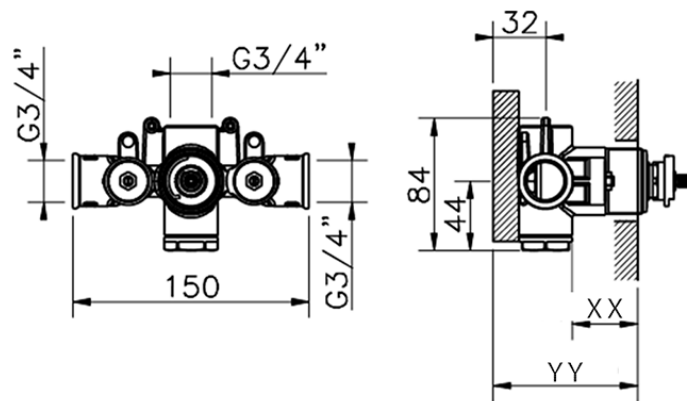

Exposed part for concealed thermo shower valve CHERIE_CF007200

CF007200

<https://en.cisal.it/exposed-part-for-concealed-thermo-shower-valve-cherie-cf007200>

Piastra/Plate/Plaque/Platte/Placa
 2-3mm: XX 25-40 YY 76-91
 10mm: XX 16-31 YY 65-80

ZA007220

<https://en.cisal.it/3-4-concealed-thermostatic-valve-concealed-za007220>

2026-04-08