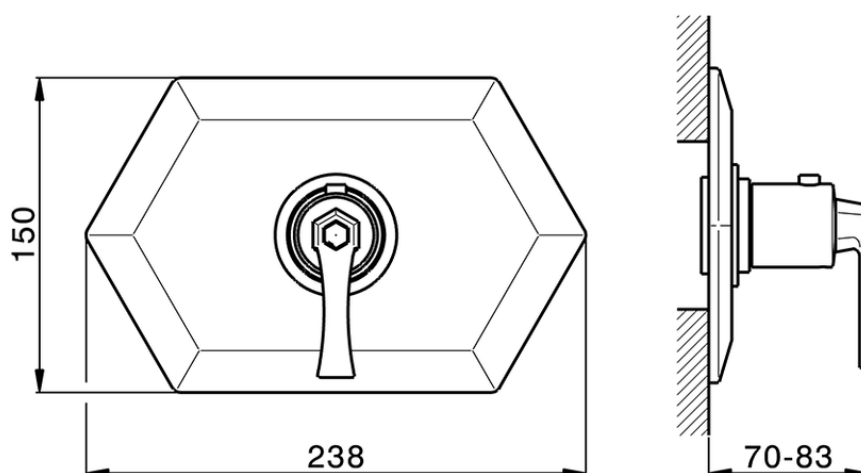

Exposed part for concealed thermo shower valve CHERIE_CF007200

CF007200

<https://en.cisal.it/exposed-part-for-concealed-thermo-shower-valve-cherie-cf007200>

Piastra/Plate/Plaque/Platte/Placa

2-3mm: XX 25-40 YY 76-91

10mm: XX 16-31 YY 65-80

ZA007220

<https://en.cisal.it/3-4-concealed-thermostatic-valve-concealed-za007220>

2026-06-13