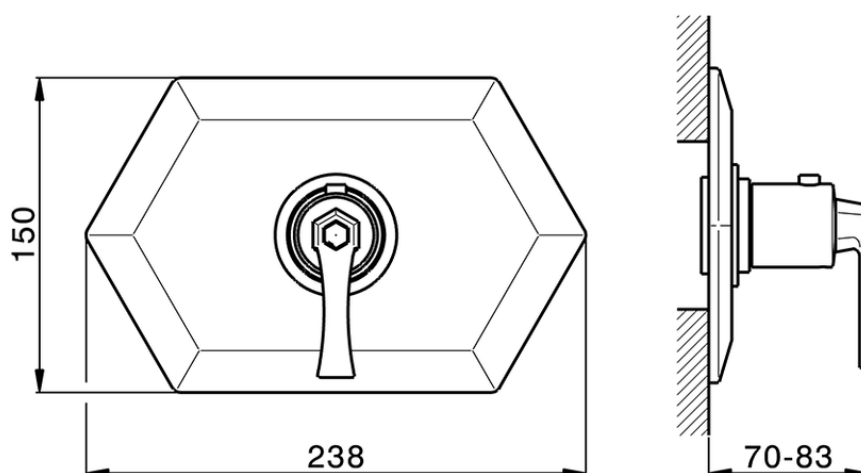

Exposed part for concealed thermo shower valve CHERIE_CF007200

CF007200

<https://en.cisal.it/exposed-part-for-concealed-thermo-shower-valve-cherie-cf007200>

Piastra/Plate/Plaque/Platte/Placa
 2-3mm: XX 25-40 YY 76-91
 10mm: XX 16-31 YY 65-80