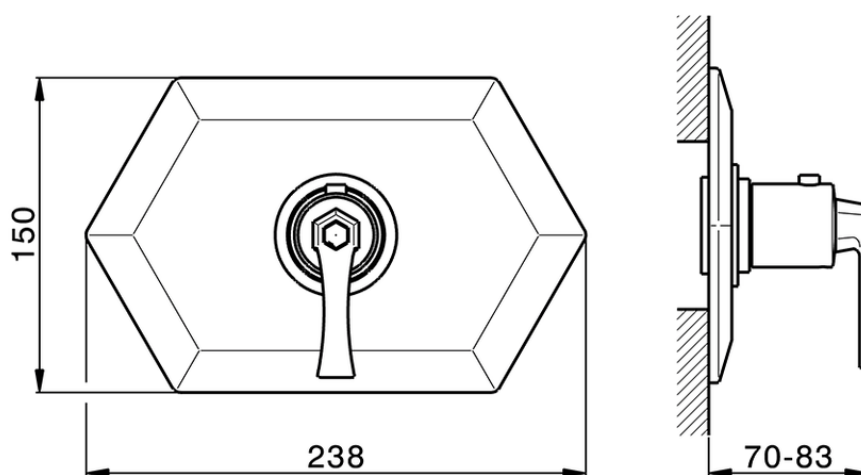

Exposed part for concealed thermo shower valve CHERIE_CF007200

CF007200

<https://en.cisal.it/exposed-part-for-concealed-thermo-shower-valve-cherie-cf007200>

Piastra/Plate/Plaque/Platte/Placa

2-3mm: XX 25-40 YY 76-91

10mm: XX 16-31 YY 65-80

ZA007220

<https://en.cisal.it/3-4-concealed-thermostatic-valve-concealed-za007220>

2026-06-14