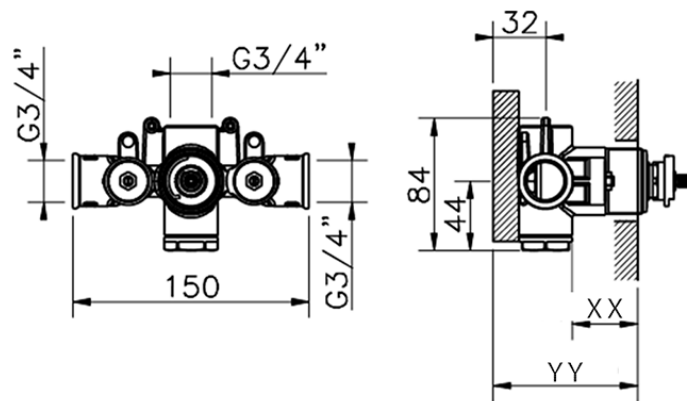

Exposed part for concealed thermo shower valve CHERIE_CF007200

CF007200

<https://en.cisal.it/exposed-part-for-concealed-thermo-shower-valve-cherie-cf007200>

Piastra/Plate/Plaque/Platte/Placa
 2-3mm: XX 25-40 YY 76-91
 10mm: XX 16-31 YY 65-80

ZA007220

<https://en.cisal.it/3-4-concealed-thermostatic-valve-concealed-za007220>

2026-05-19