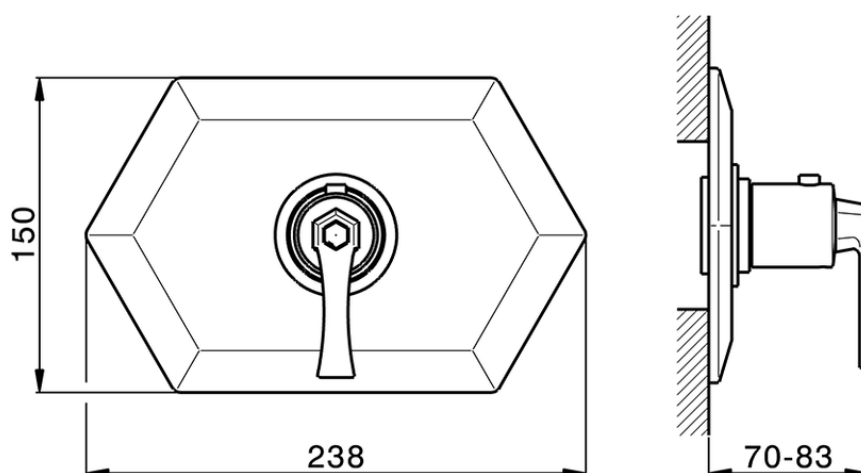

Exposed part for concealed thermo shower valve CHERIE_CF007200

CF007200

<https://en.cisal.it/exposed-part-for-concealed-thermo-shower-valve-cherie-cf007200>

Piastra/Plate/Plaque/Platte/Placa

2-3mm: XX 25-40 YY 76-91

10mm: XX 16-31 YY 65-80

ZA007220

<https://en.cisal.it/3-4-concealed-thermostatic-valve-concealed-za007220>

2026-04-29