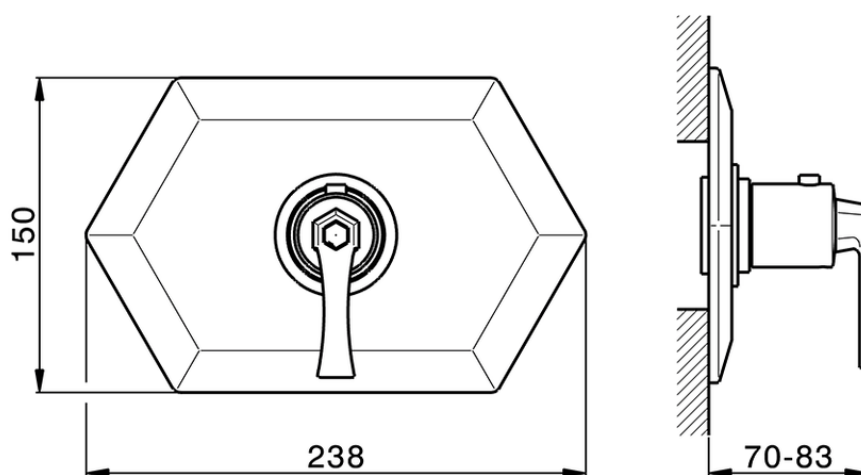

Exposed part for concealed thermo shower valve CHERIE_CF007200

CF007200

<https://en.cisal.it/exposed-part-for-concealed-thermo-shower-valve-cherie-cf007200>

Piastra/Plate/Plaque/Platte/Placa
 2-3mm: XX 25-40 YY 76-91
 10mm: XX 16-31 YY 65-80