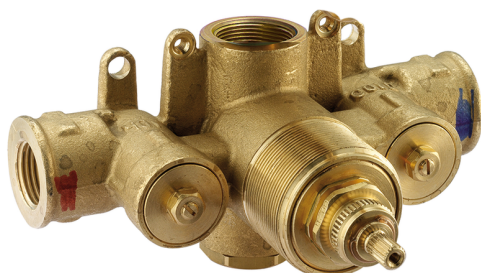

Exposed part for concealed thermo shower valve CHERIE_CF007200

MODEL **CF007200**

Exposed part for concealed thermo shower valve, without stop valve, without concealed part, for items ZA007220

AVAILABLE FINISHINGS

- 
6T 6T Chrome/Matt Black
- 
7C 7C Gold/Matt Black
- 
7D 7D Polished Nickel/Matt Black
- 
7E 7E Rose Gold/Matt Black

CHARACTERISTICS

Installation **Concealed**
 Required concealed parts **ZA007220**

Thermostatic

The Cisal thermostatic is your personal water manager, helping you to handle, control and save water and energy.

3/4 Concealed thermostatic valve CONCEALED_ZA007220

MODEL **ZA007220**

3/4" Concealed thermostatic valve, without
Stopvalve, without trim kit

AVAILABLE FINISHINGS

CHARACTERISTICS

Concealed **1**
Cartridge Spare Parts **23.51A.HF**
HF Thermostatic Valve

Piastra/Plate/Plaque/Platte/Placa
2-3mm: XX 25-40 YY 76-91
10mm: XX 16-31 YY 65-80

Thermostatic