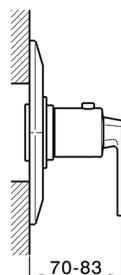

Exposed part for concealed thermo shower valve CHERIE_CF007200

MODEL **CF007200**

Exposed part for concealed thermo shower valve, without stop valve, without concealed part, for items ZA007220

AVAILABLE FINISHINGS

- 
6T 6T Chrome/Matt Black
- 
7C 7C Gold/Matt Black
- 
7D 7D Polished Nickel/Matt Black
- 
7E 7E Rose Gold/Matt Black

CHARACTERISTICS

Installation **Concealed**
 Required concealed parts **ZA007220**

Thermostatic