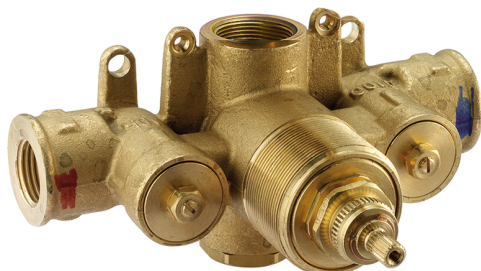

Exposed part for concealed thermo shower valve CHERIE_CF007200

MODEL **CF007200**

Exposed part for concealed thermo shower valve, without stop valve, without concealed part, for items ZA007220

AVAILABLE FINISHINGS

- 
6T 6T Chrome/Matt Black
- 
7C 7C Gold/Matt Black
- 
7D 7D Polished Nickel/Matt Black
- 
7E 7E Rose Gold/Matt Black

CHARACTERISTICS

Installation **Concealed**
 Required concealed parts **ZA007220**

Thermostatic

The Cisal thermostatic is your personal water manager, helping you to handle, control and save water and energy.

3/4 Concealed thermostatic valve CONCEALED_ZA007220

MODEL **ZA007220**

3/4" Concealed thermostatic valve, without
Stopvalve, without trim kit

AVAILABLE FINISHINGS

CHARACTERISTICS

Concealed **1**
Cartridge Spare Parts **23.51A.HF**
HF Thermostatic Valve

Piastra/Plate/Plaque/Platte/Placa
2-3mm: XX 25-40 YY 76-91
10mm: XX 16-31 YY 65-80

Thermostatic