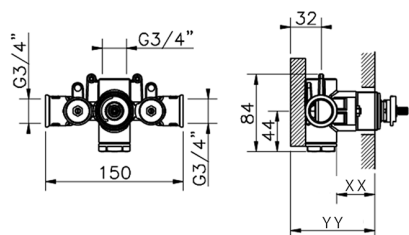

The Cisal thermostatic is your personal water manager, helping you to handle, control and save water and energy.

3/4 Concealed thermostatic valve CONCEALED_ZA007220

MODEL **ZA007220**

3/4" Concealed thermostatic valve, without
Stopvalve, without trim kit

AVAILABLE FINISHINGS

CHARACTERISTICS

Concealed **1**
Cartridge Spare Parts **23.51A.HF**
HF Thermostatic Valve

Piastra/Plate/Plaque/Platte/Placa
2-3mm: XX 25-40 YY 76-91
10mm: XX 16-31 YY 65-80

Thermostatic