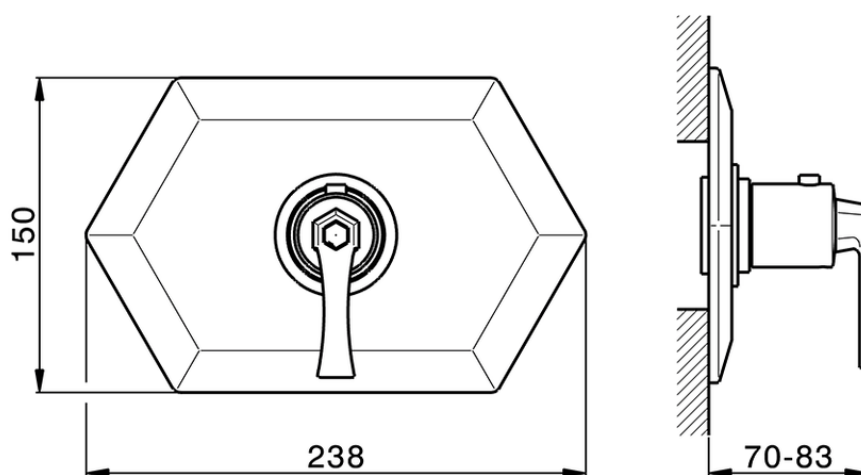

## Exposed part for concealed thermo shower valve CHERIE\_CF007200

CF007200

<https://en.cisal.it/exposed-part-for-concealed-thermo-shower-valve-cherie-cf007200>

## Piastra/Plate/Plaque/Platte/Placa

2-3mm: XX 25-40 YY 76-91

10mm: XX 16-31 YY 65-80

ZA007220

<https://en.cisal.it/3-4-concealed-thermostatic-valve-concealed-za007220>

2026-05-19