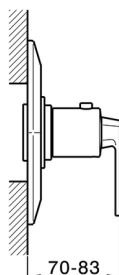

Exposed part for concealed thermo shower valve CHERIE_CF007200

MODEL **CF007200**

Exposed part for concealed thermo shower valve, without stop valve, without concealed part, for items ZA007220

AVAILABLE FINISHINGS

- 
6T 6T Chrome/Matt Black
- 
7C 7C Gold/Matt Black
- 
7D 7D Polished Nickel/Matt Black
- 
7E 7E Rose Gold/Matt Black

CHARACTERISTICS

Installation **Concealed**
 Required concealed parts **ZA007220**

Thermostatic