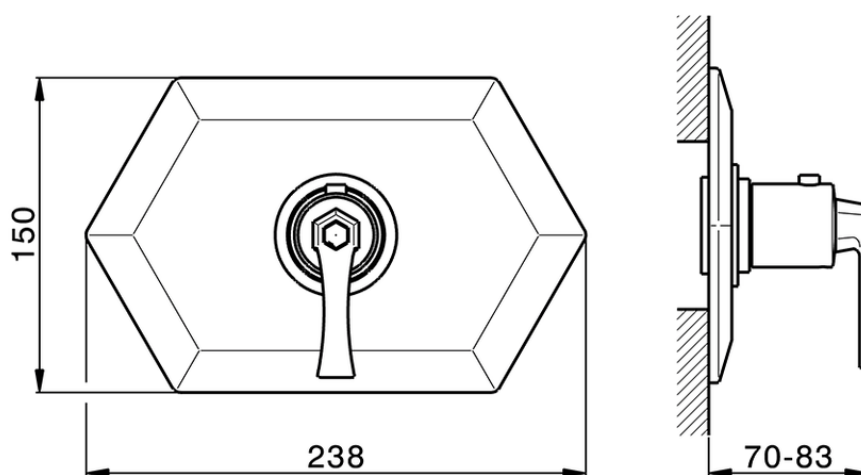

Exposed part for concealed thermo shower valve CHERIE_CF007200

CF007200

<https://en.cisal.it/exposed-part-for-concealed-thermo-shower-valve-cherie-cf007200>

Piastra/Plate/Plaque/Platte/Placa

2-3mm: XX 25-40 YY 76-91

10mm: XX 16-31 YY 65-80

ZA007220

<https://en.cisal.it/3-4-concealed-thermostatic-valve-concealed-za007220>

2026-04-28