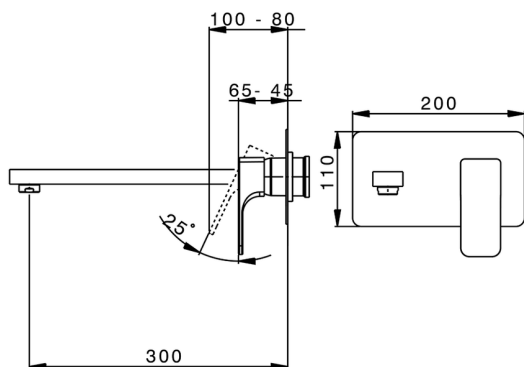

CHARACTERISTICS

Installation **Concealed**
Required concealed parts **ZA002450**

2025-01-05