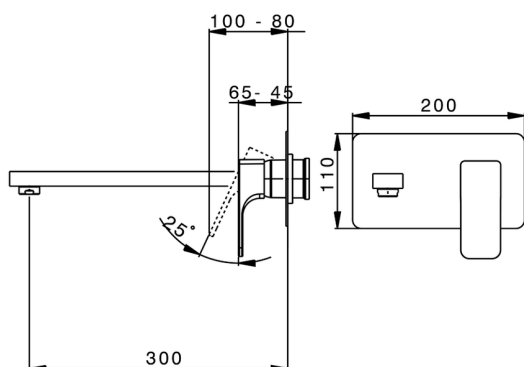

CHARACTERISTICS

Installation **Concealed**
Required concealed parts **ZA002450**

2025-01-05