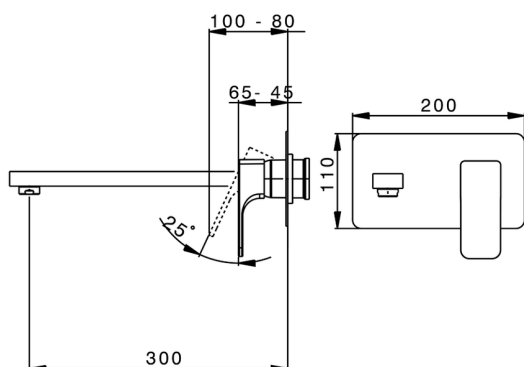

CHARACTERISTICS

Installation **Concealed**
Required concealed parts **ZA002450**

2025-01-02