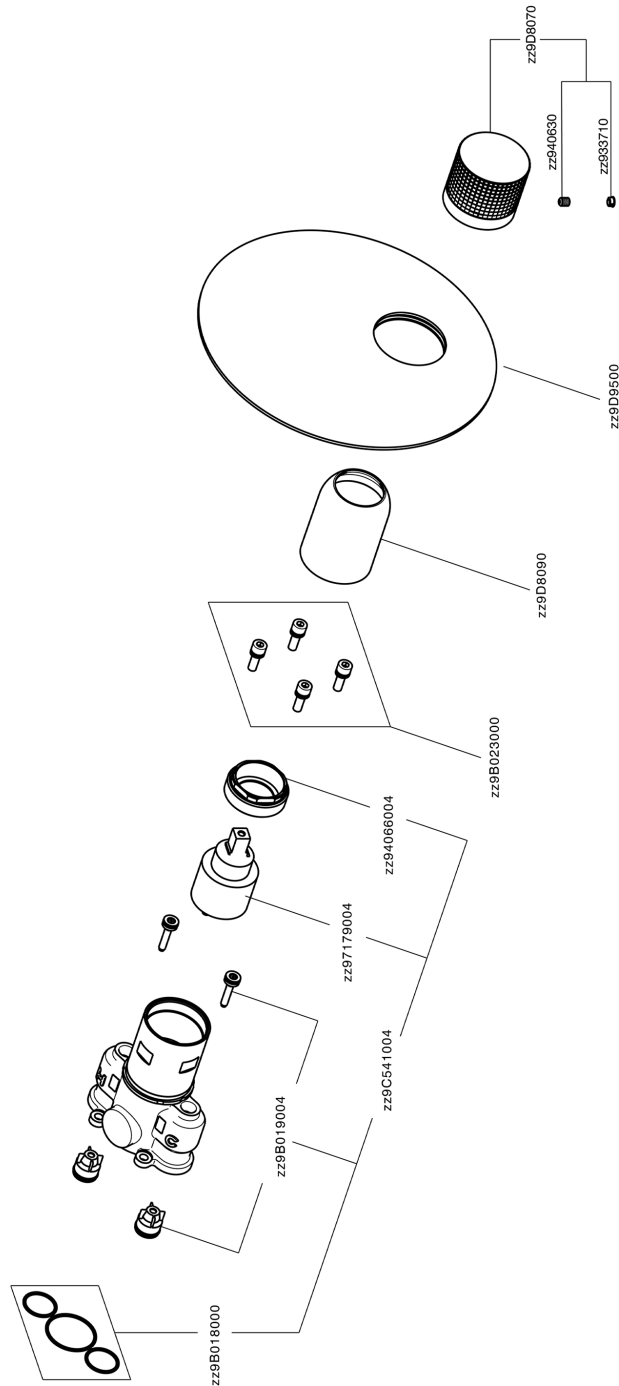

## Exposed part for Single Lever One Box Valve NUANCE X32\_X10BM010

MODEL **X10BM010**

Exposed part for Single Lever One Box Valve, 1 Outlet, Minimum depth of installation: 67 mm, without concealed part - Inox AISI 316L, for items ZA00B030-ZA00B031

### CHARACTERISTICS

Cartridge Spare Parts **ZZ97179000**

**35 mm Cartridge**

Installation **Concealed**

Required concealed parts **ZA00B031**

**ZA00B030**

## Exposed part for Single Lever One Box Valve NUANCE X32\_X10BM010

X10BM010

<https://en.cisal.it/exposed-part-for-single-lever-one-box-valve-nuance-x32x10bm010>

## One Box Universal Concealed Part ONE BOX\_ZA00B031

MODEL **ZA00B031**

One Box Universal Concealed Part, for 1, 2 or 3 outlet thermostatic or single lever, without trim kit, with noise reducers, with sealing gasket