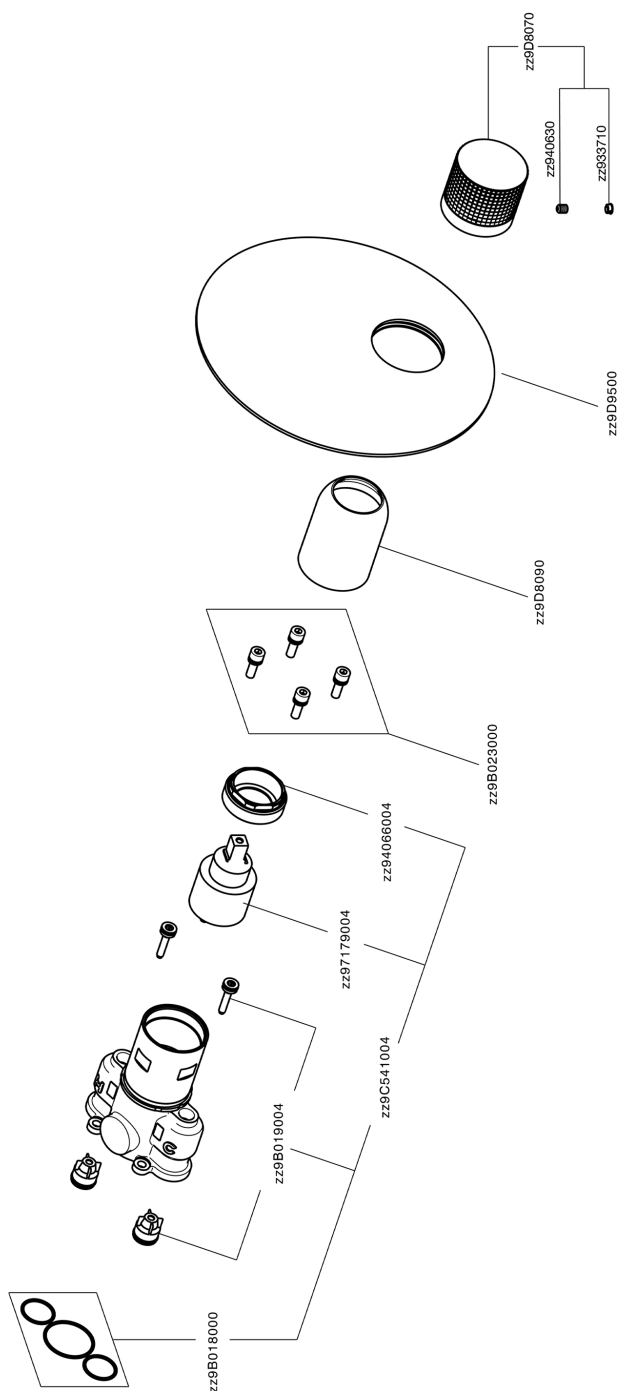

Exposed part for Single Lever One Box Valve NUANCE X32_X10BM010

X10BM010

<https://en.cisal.it/exposed-part-for-single-lever-one-box-valve-nuance-x32x10bm010>

One Box Universal Concealed Part ONE BOX_ZA00B031

ZA00B031

<https://en.cisal.it/one-box-universal-concealed-part-one-boxza00b031>

One Box Universal Concealed Part ONE BOX_ZA00B030

ZA00B030

<https://en.cisal.it/one-box-universal-concealed-part-one-boxza00b030>