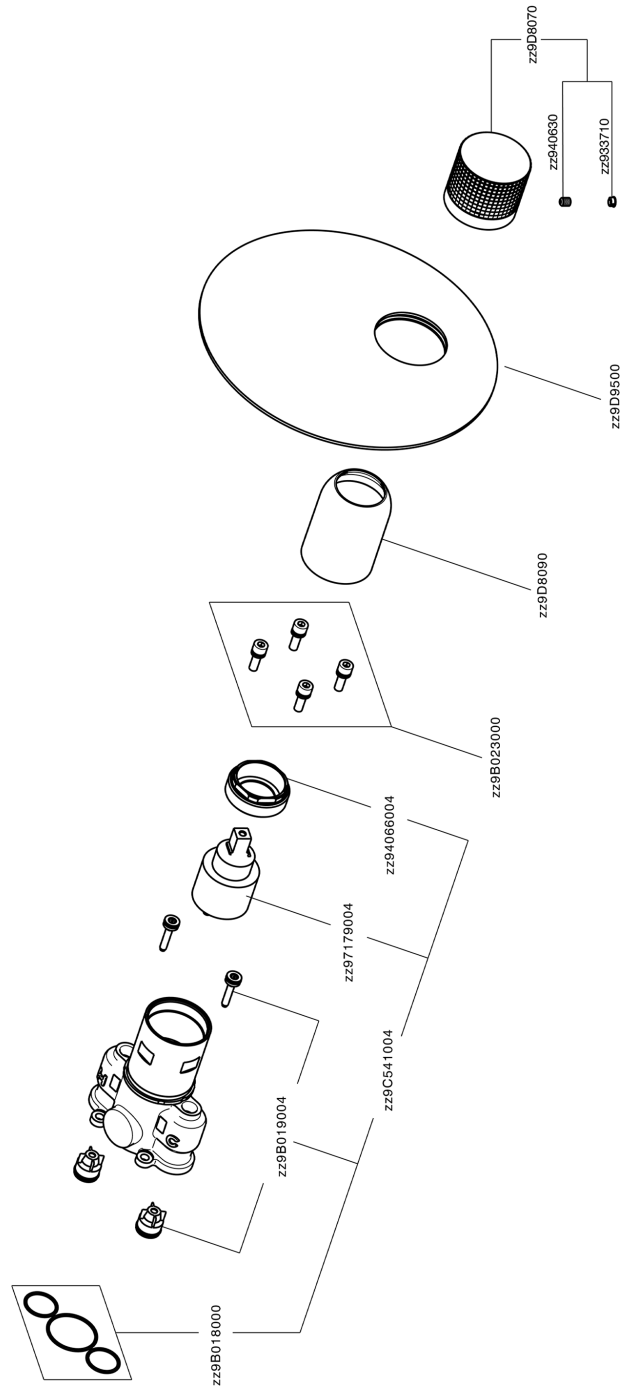

## Exposed part for Single Lever One Box Valve NUANCE X32\_X10BM010

X10BM010

<https://en.cisal.it/exposed-part-for-single-lever-one-box-valve-nuance-x32x10bm010>

## One Box Universal Concealed Part ONE BOX\_ZA00B031

ZA00B031

<https://en.cisal.it/one-box-universal-concealed-part-one-boxza00b031>