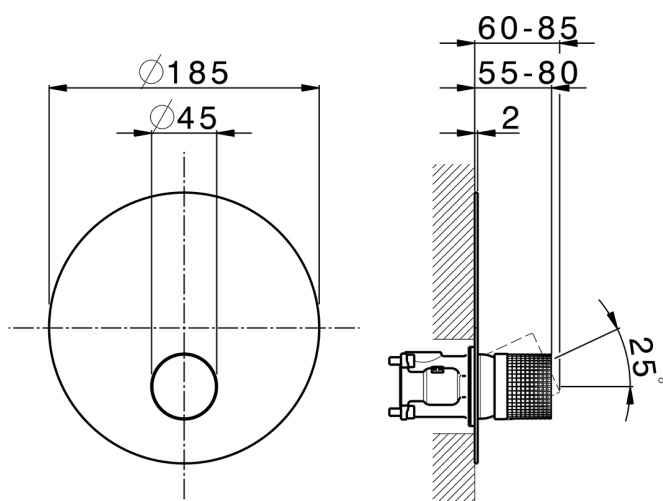

## Exposed part for Single Lever One Box Valve NUANCE X32\_X10BM010

MODEL **X10BM010**

Exposed part for Single Lever One Box Valve, 1 Outlet, Minimum depth of installation: 67 mm, without concealed part - Inox AISI 316L, for items ZA00B030-ZA00B031

### CHARACTERISTICS

Cartridge Spare Parts **ZZ97179000**

**35 mm Cartridge**

Installation **Concealed**

Required concealed parts **ZA00B031**

**ZA00B030**