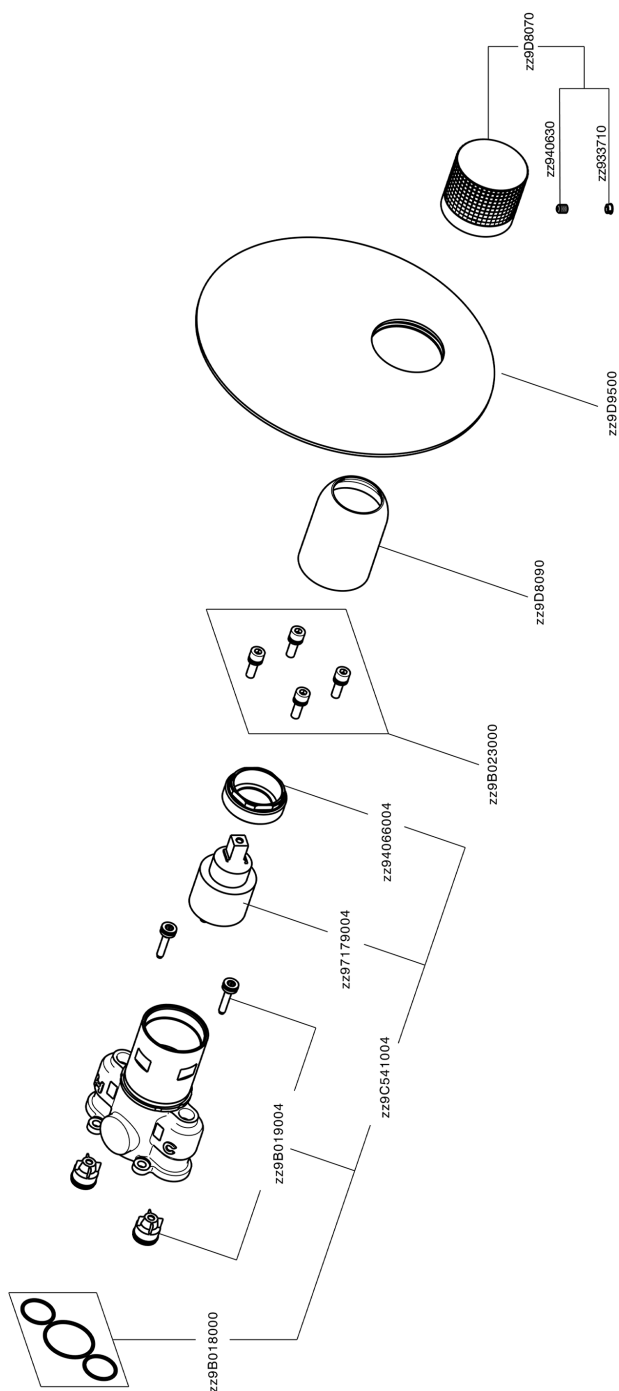

Exposed part for Single Lever One Box Valve NUANCE X32_X10BM010

X10BM010

<https://en.cisal.it/exposed-part-for-single-lever-one-box-valve-nuance-x32x10bm010>

One Box Universal Concealed Part ONE BOX_ZA00B031

ZA00B031

<https://en.cisal.it/one-box-universal-concealed-part-one-boxza00b031>

One Box Universal Concealed Part ONE BOX_ZA00B030

ZA00B030

<https://en.cisal.it/one-box-universal-concealed-part-one-boxza00b030>

2024-09-19