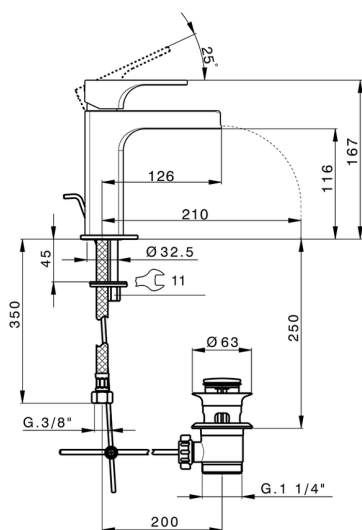

Single lever 'large' washbasin mixer CUBIC_CU00C494

MODEL **CU00C494**

Single lever 'large' washbasin mixer, waterfall spout, with automatic 1"1/4 automatic pop-up waste, G.3/8" stainless steel flexible hoses

AVAILABLE FINISHINGS

- 
21 21 Chrome
- 
2B 2B Polished Nickel
- 
2F 2F Brushed Nickel

CHARACTERISTICS

Cartridge Spare Parts **ZZ94240000**

25 mm Cartridge

2026-04-10