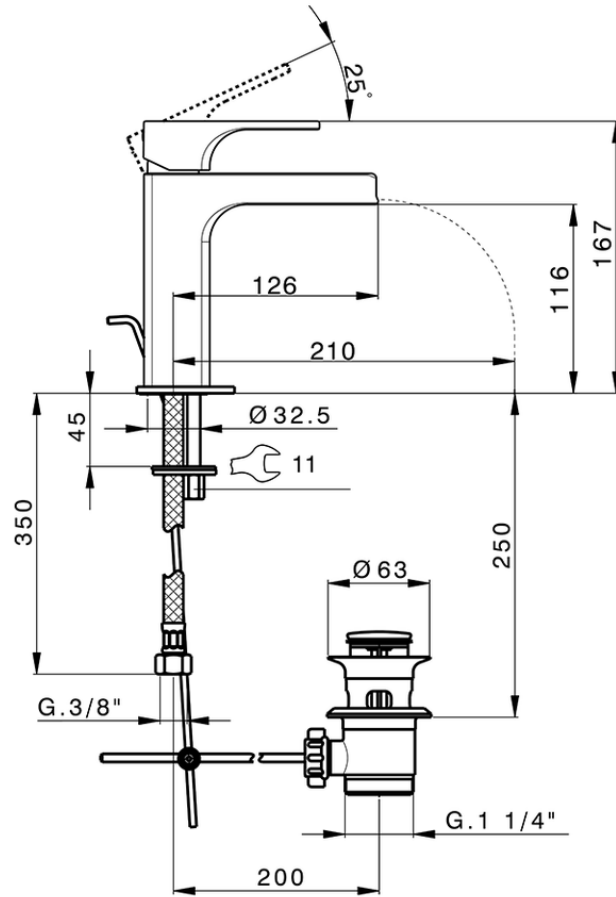

## Single lever 'large' washbasin mixer CUBIC\_CU00C494

CU00C494

<https://en.cisal.it/single-lever-large-washbasin-mixer-cubic-cu00c494>

2026-04-29