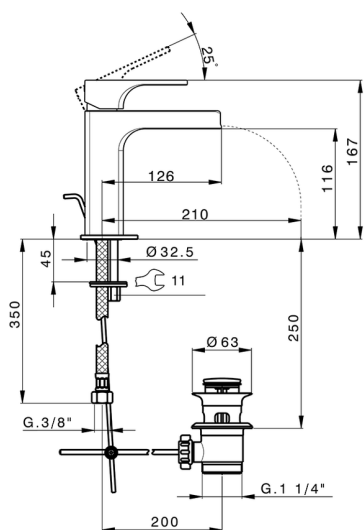

Single lever 'large' washbasin mixer CUBIC_CU00C494

MODEL **CU00C494**

Single lever 'large' washbasin mixer, waterfall spout, with automatic 1"1/4 automatic pop-up waste, G.3/8" stainless steel flexible hoses

AVAILABLE FINISHINGS

- 
21 21 Chrome
- 
2B 2B Polished Nickel
- 
2F 2F Brushed Nickel

CHARACTERISTICS

Cartridge Spare Parts **ZZ94240000**

25 mm Cartridge

2026-06-14