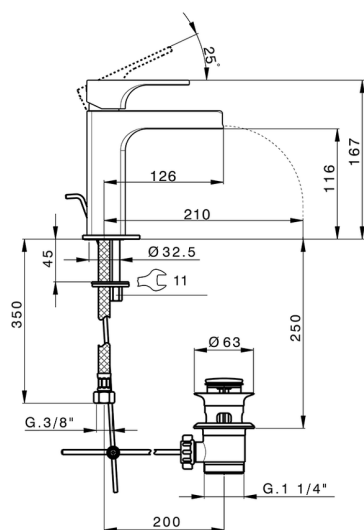

Single lever 'large' washbasin mixer CUBIC_CU00C494

MODEL **CU00C494**

Single lever 'large' washbasin mixer, waterfall spout, with automatic 1"1/4 automatic pop-up waste, G.3/8" stainless steel flexible hoses

AVAILABLE FINISHINGS

- 
21 21 Chrome
- 
2B 2B Polished Nickel
- 
2F 2F Brushed Nickel

CHARACTERISTICS

Cartridge Spare Parts **ZZ94240000**

25 mm Cartridge

2026-04-08