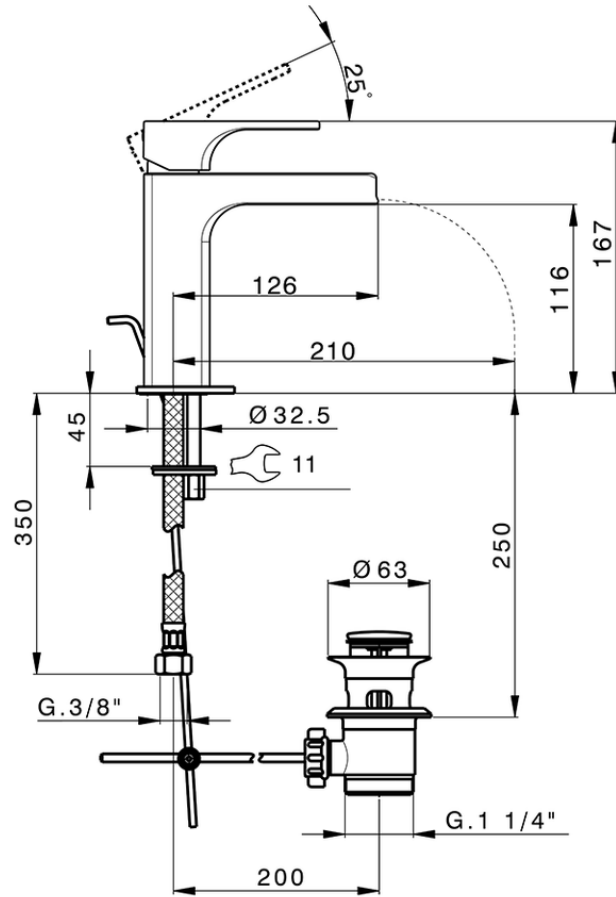

Single lever 'large' washbasin mixer CUBIC_CU00C494

CU00C494

<https://en.cisal.it/single-lever-large-washbasin-mixer-cubic-cu00c494>

2026-04-08