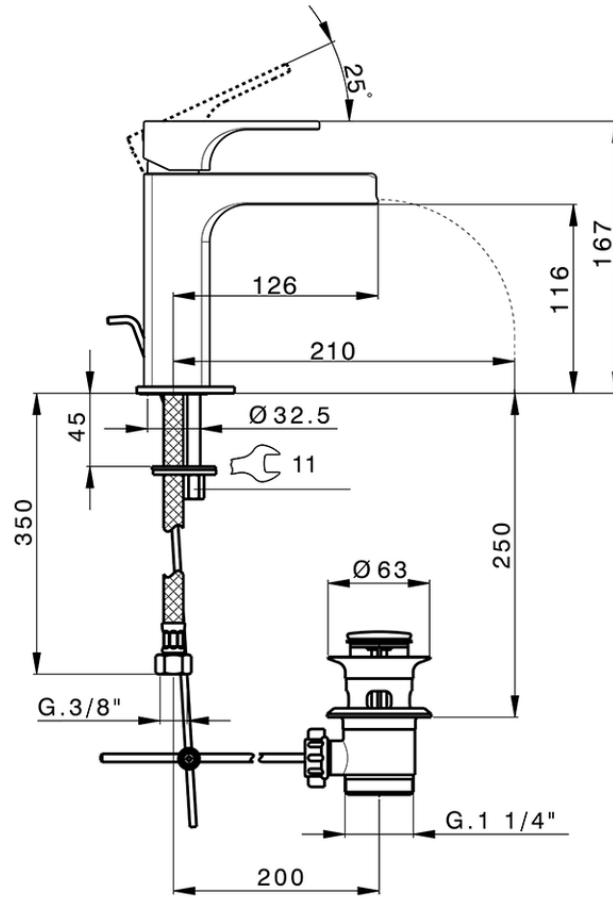

Single lever 'large' washbasin mixer CUBIC_CU00C494

CU00C494

<https://en.cisal.it/single-lever-large-washbasin-mixer-cubic-cu00c494>

2026-06-14