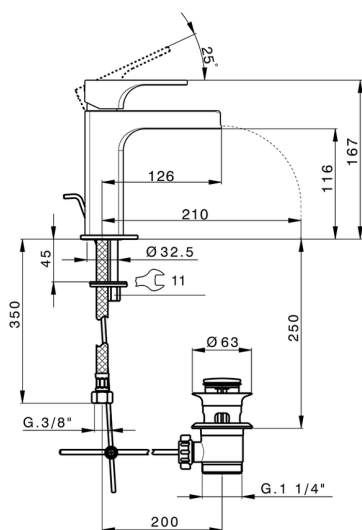

Single lever 'large' washbasin mixer CUBIC_CU00C494

MODEL **CU00C494**

Single lever 'large' washbasin mixer, waterfall spout, with automatic 1"1/4 automatic pop-up waste, G.3/8" stainless steel flexible hoses

AVAILABLE FINISHINGS

- 
21 21 Chrome
- 
2B 2B Polished Nickel
- 
2F 2F Brushed Nickel

CHARACTERISTICS

Cartridge Spare Parts **ZZ94240000**

25 mm Cartridge

2026-05-20