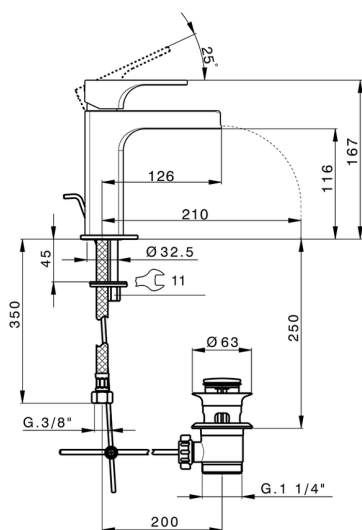

## Single lever 'large' washbasin mixer CUBIC\_CU00C494

MODEL **CU00C494**

Single lever 'large' washbasin mixer, waterfall spout, with automatic 1"1/4 automatic pop-up waste, G.3/8" stainless steel flexible hoses

### CHARACTERISTICS

Cartridge Spare Parts **ZZ94240000**

**25 mm Cartridge**

2026-06-13