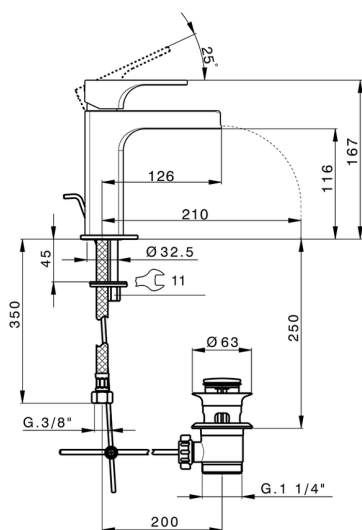

Single lever 'large' washbasin mixer CUBIC_CU00C494

MODEL **CU00C494**

Single lever 'large' washbasin mixer, waterfall spout, with automatic 1"1/4 automatic pop-up waste, G.3/8" stainless steel flexible hoses

AVAILABLE FINISHINGS

- 
21 21 Chrome
- 
2B 2B Polished Nickel
- 
2F 2F Brushed Nickel

CHARACTERISTICS

Cartridge Spare Parts **ZZ94240000**

25 mm Cartridge

2026-04-30