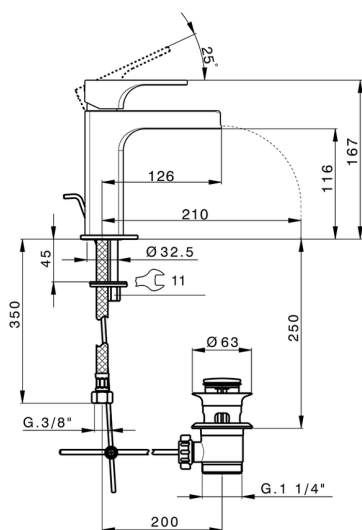

Single lever 'large' washbasin mixer CUBIC_CU00C494

MODEL **CU00C494**

Single lever 'large' washbasin mixer, waterfall spout, with automatic 1"1/4 automatic pop-up waste, G.3/8" stainless steel flexible hoses

AVAILABLE FINISHINGS

- 
21 21 Chrome
- 
2B 2B Polished Nickel
- 
2F 2F Brushed Nickel

CHARACTERISTICS

Cartridge Spare Parts **ZZ94240000**

25 mm Cartridge

2026-04-08