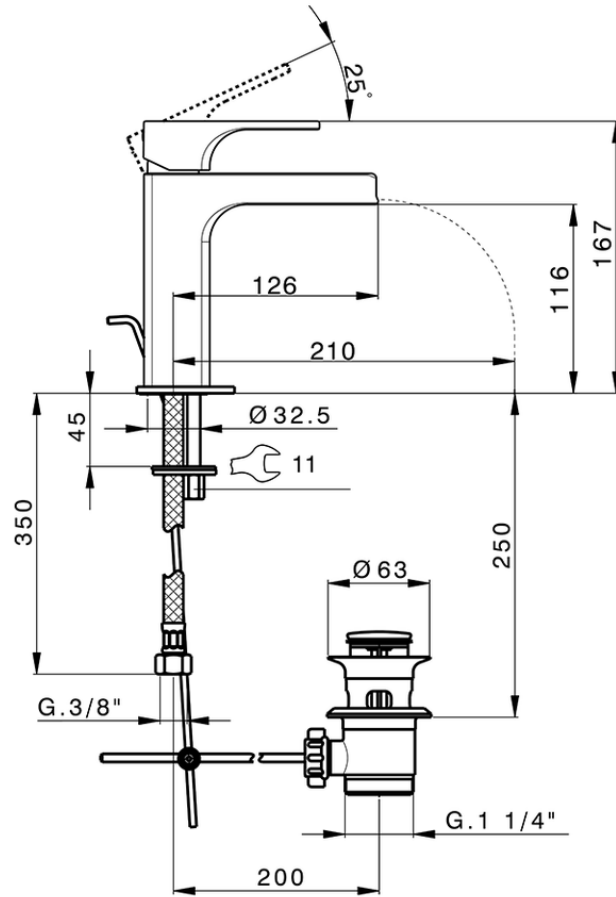

Single lever 'large' washbasin mixer CUBIC_CU00C494

CU00C494

<https://en.cisal.it/single-lever-large-washbasin-mixer-cubic-cu00c494>

2026-04-30