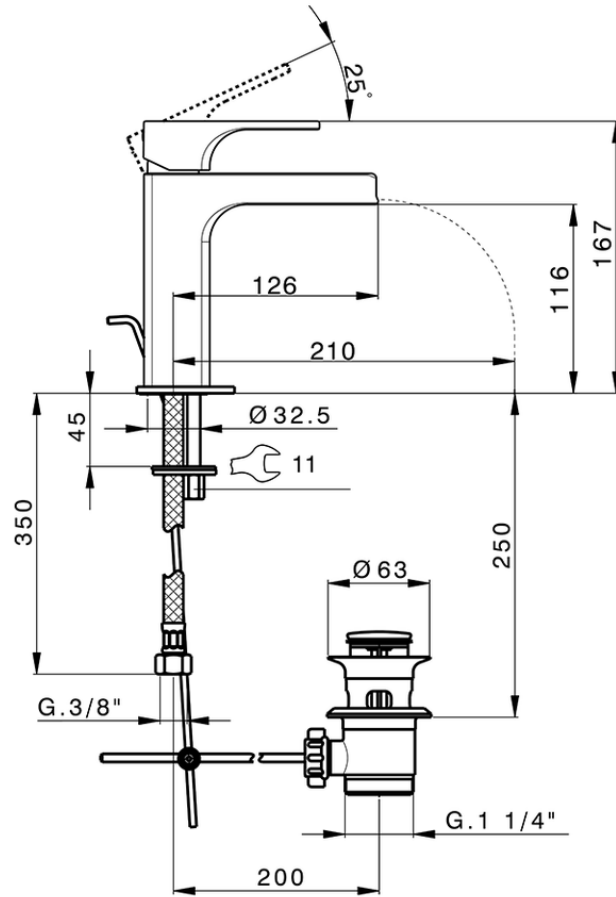

## Single lever 'large' washbasin mixer CUBIC\_CU00C494

CU00C494

<https://en.cisal.it/single-lever-large-washbasin-mixer-cubic-cu00c494>

2026-06-13