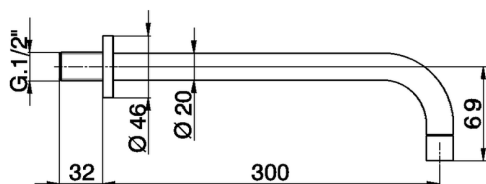

## Spout COMPONENTS\_ZA003252

MODEL **ZA003252**

Spout, 300 mm length, 1/2" M connection

AVAILABLE FINISHINGS

**21** 21 Chrome

**2A** 2A Satin Brushed Nickel

CHARACTERISTICS

2026-06-14