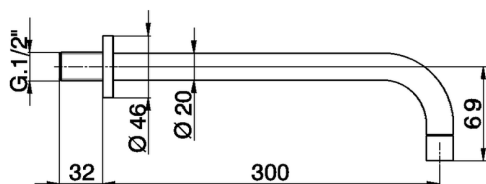

## Spout COMPONENTS\_ZA003252

MODEL **ZA003252**

Spout, 300 mm length, 1/2" M connection

AVAILABLE FINISHINGS

**21** 21 Chrome

**2A** 2A Satin Brushed Nickel

CHARACTERISTICS

2026-04-30