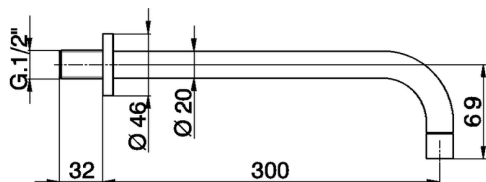

Spout COMPONENTS_ZA003252

MODEL **ZA003252**

Spout, 300 mm length, 1/2" M connection

AVAILABLE FINISHINGS

21 21 Chrome

2A 2A Satin Brushed Nickel

CHARACTERISTICS

2026-04-08