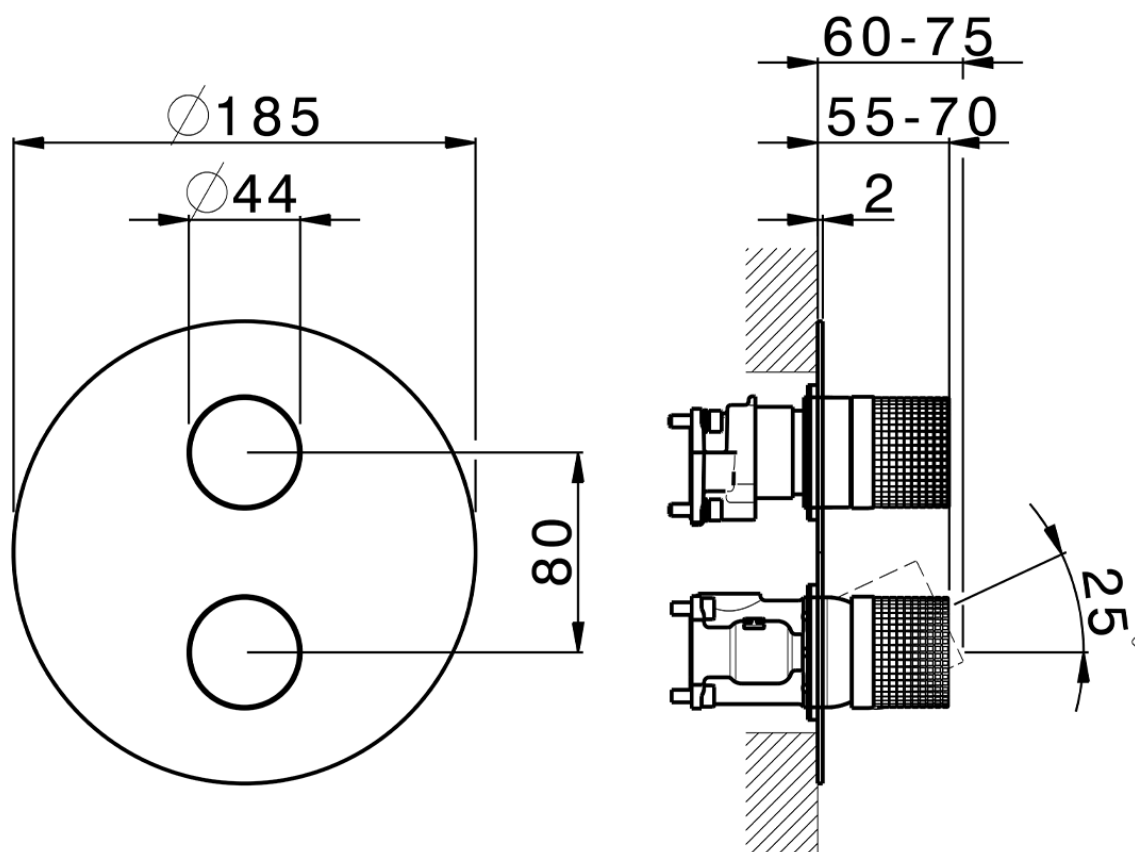

**Exposed part for Single Lever One Box Valve ONE BOX\_X10BM030**

X10BM030

<https://en.cisal.it/exposed-part-for-single-lever-one-box-valve-one-box-x10bm030>

ZA00B031

<https://en.cisal.it/one-box-universal-concealed-part-one-box-za00b031>