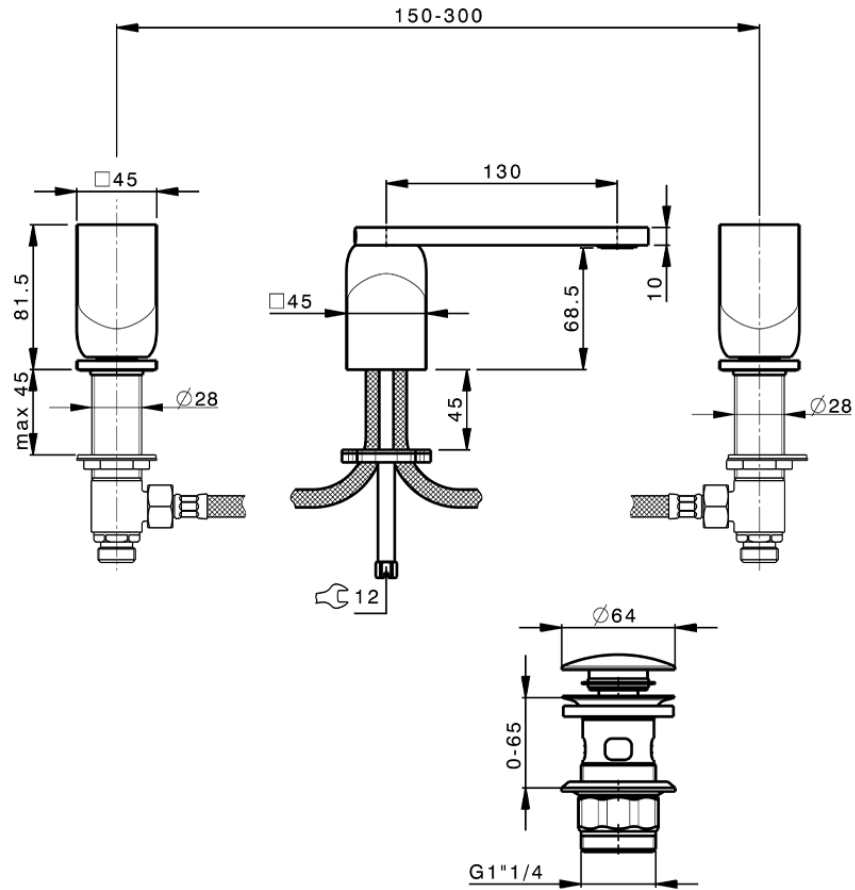

3 hole washbasin mixer HI-RISE_RI001020

RI001020

<https://en.cisal.it/3-hole-washbasin-mixer-hi-rise-ri001020>

2026-04-06