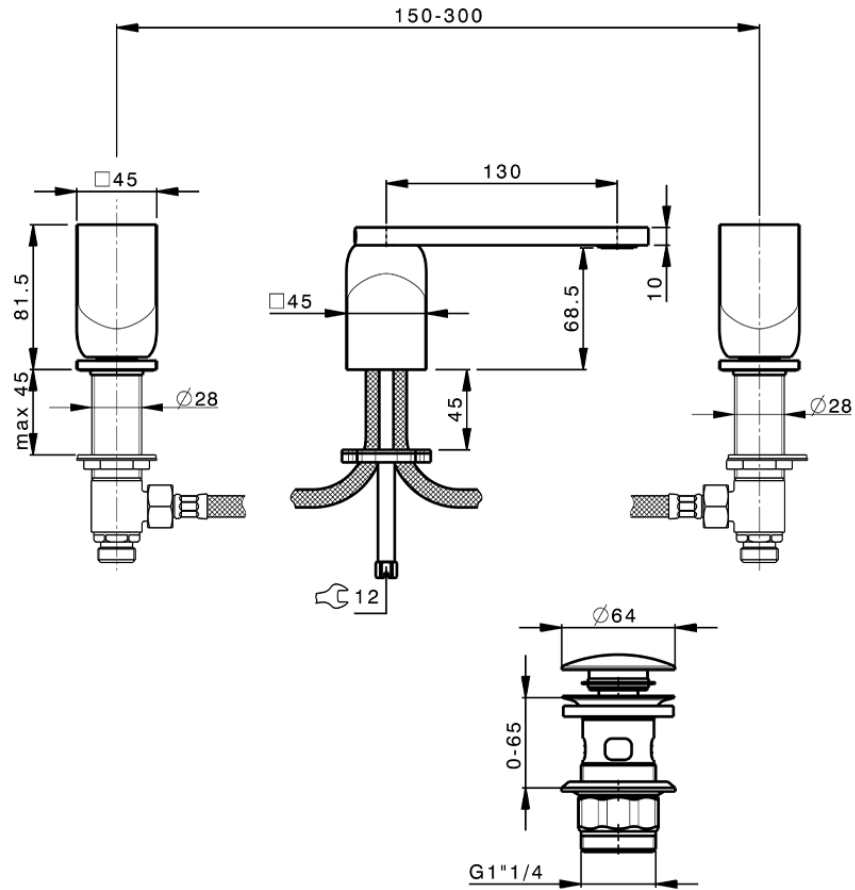

3 hole washbasin mixer HI-RISE_RI001020

RI001020

<https://en.cisal.it/3-hole-washbasin-mixer-hi-rise-ri001020>

2026-06-14