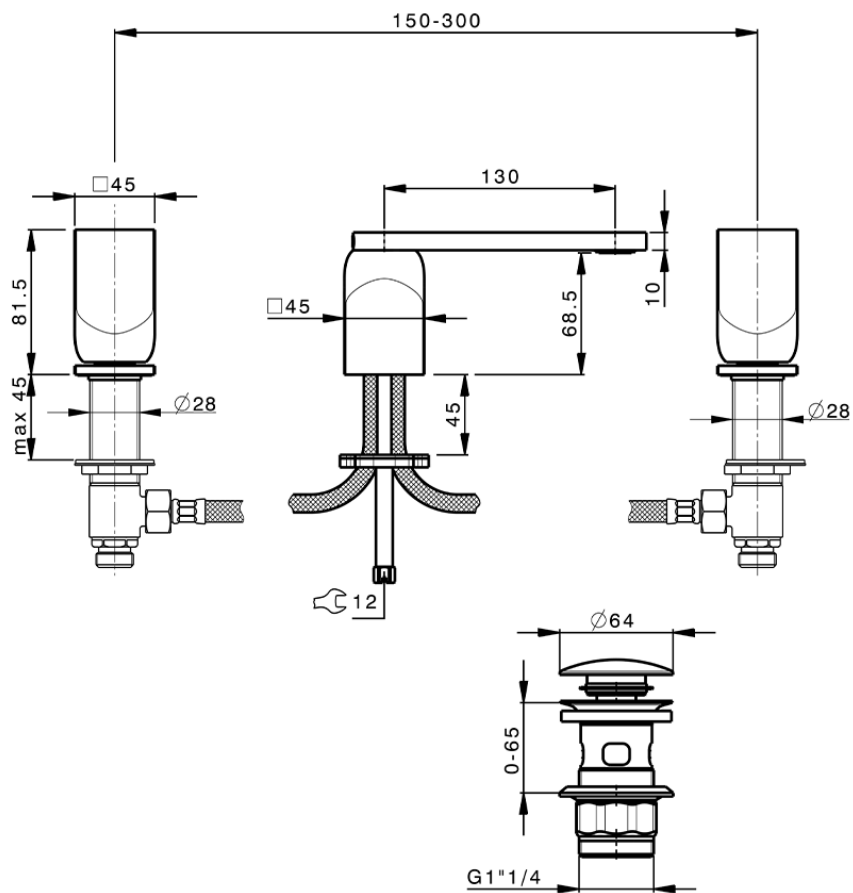

3 hole washbasin mixer HI-RISE_RI001020

RI001020

<https://en.cisal.it/3-hole-washbasin-mixer-hi-rise-ri001020>

2026-04-26