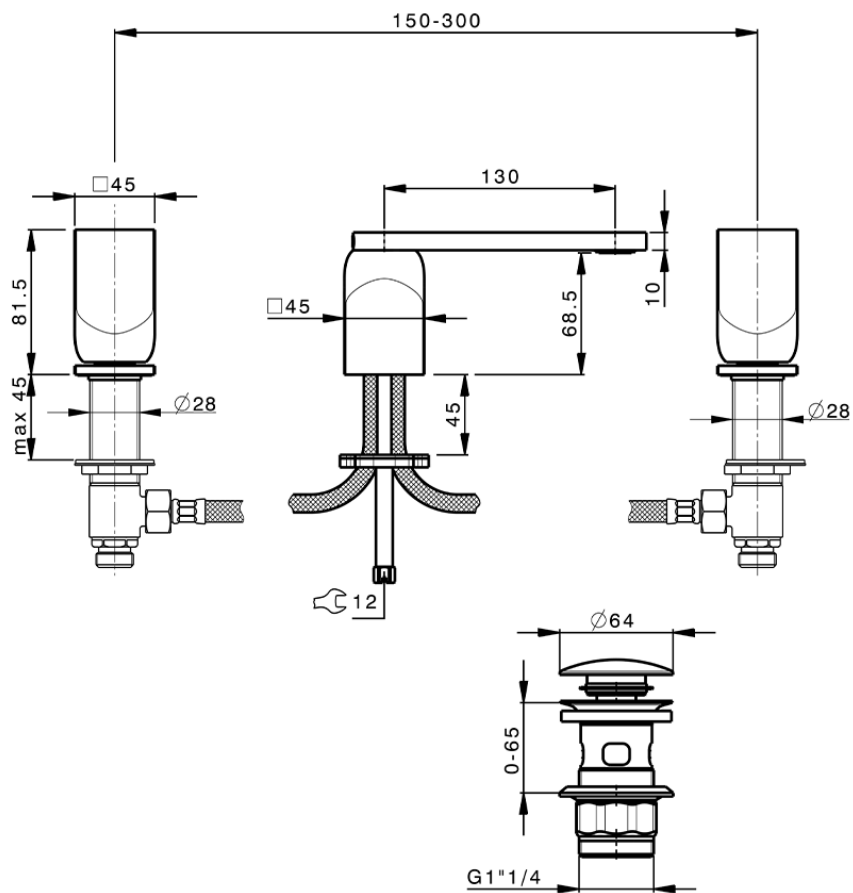

3 hole washbasin mixer HI-RISE_RI001020

RI001020

<https://en.cisal.it/3-hole-washbasin-mixer-hi-rise-ri001020>

2026-05-17