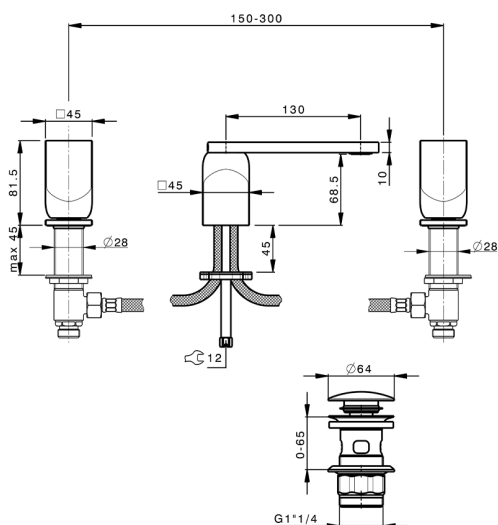

3 hole washbasin mixer HI-RISE_RI001020

MODEL **RI001020**

3 hole washbasin mixer, with 1"1/4 Click Clack waste

AVAILABLE FINISHINGS

-  **21** 21 Chrome
-  **24** 24 Gold
-  **2F** 2F Brushed Nickel
-  **2W** 2W Brushed Gold
-  **40** 40 Matt Black
-  **4Q** 4Q Matt White
-  **5G** 5G Rose Gold
-  **6V** 6V Matt White/Brushed Nickel
-  **6X** 6X Matt White/Brushed Gold
-  **7W** 7W Matt Black/Brushed Gold