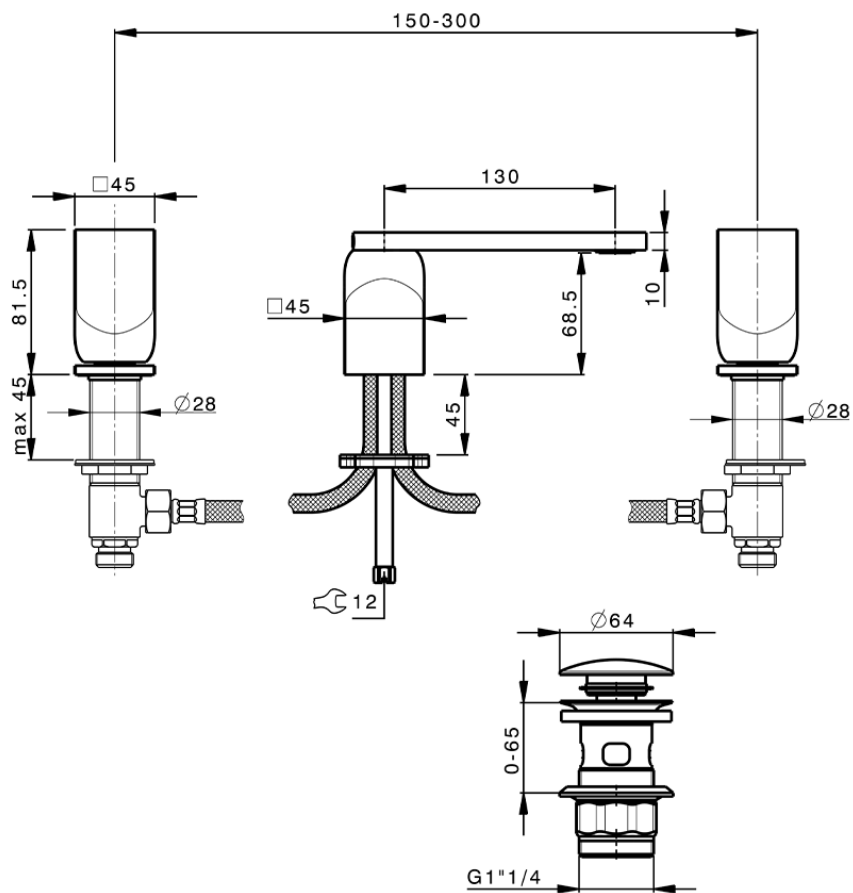

3 hole washbasin mixer HI-RISE_RI001020

RI001020

<https://en.cisal.it/3-hole-washbasin-mixer-hi-rise-ri001020>

2026-04-27