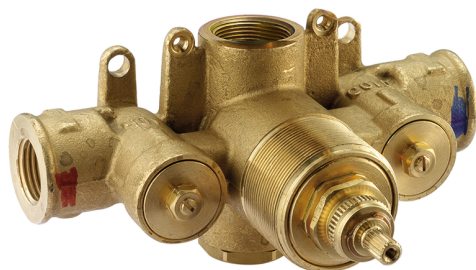

Exposed part for concealed thermo shower valve GRACE_GL007200

MODEL **GL007200**

Exposed part for concealed thermo shower valve, without stop valve, without concealed part, for items ZA007221

AVAILABLE FINISHINGS

-  **21** 21 Chrome
-  **2F** 2F Brushed Nickel
-  **2W** 2W Brushed Gold
-  **5H** 5H Dark Brass Brushed
-  **5L** 5L Brushed Black Titanium
-  **6T** 6T Chrome/Matt Black

CHARACTERISTICS

Installation **Concealed**
 Required concealed parts **ZA007221**

Thermostatic

The Cisal thermostatic is your personal water manager, helping you to handle, control and save water and energy.

3/4 Concealed thermostatic valve CONCEALED_ZA007221

MODEL **ZA007221**

3/4" Concealed thermostatic valve, without Stopvalve, without trim kit

AVAILABLE FINISHINGS

CHARACTERISTICS

Concealed **1**
 Cartridge Spare Parts **23.51A.HF**
HF Thermostatic Valve

Piastra/Plate/Plaque/Platte/Placa
 2-3mm: XX 25-40 YY 76-91
 10mm: XX 16-31 YY 65-80

Thermostatic