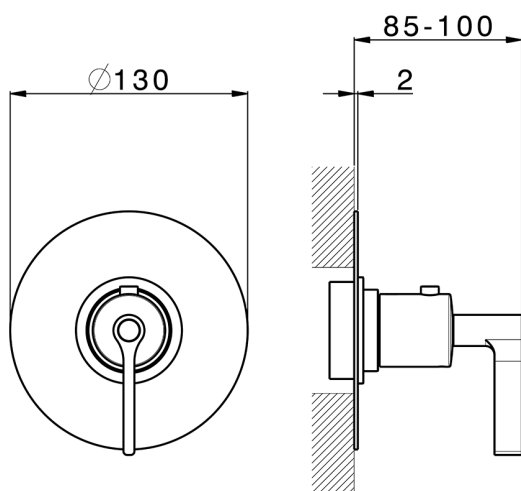

Exposed part for concealed thermo shower valve GRACE_GL007200

MODEL **GL007200**

Exposed part for concealed thermo shower valve, without stop valve, without concealed part, for items ZA007221

AVAILABLE FINISHINGS

-  **21** 21 Chrome
-  **2F** 2F Brushed Nickel
-  **2W** 2W Brushed Gold
-  **5H** 5H Dark Brass Brushed
-  **5L** 5L Brushed Black Titanium
-  **6T** 6T Chrome/Matt Black

CHARACTERISTICS

Installation **Concealed**
 Required concealed parts **ZA007221**

AVAILABLE FINISHINGS

CHARACTERISTICS

Concealed **1**
 Cartridge Spare Parts **23.51A.HF**
HF Thermostatic Valve

Piastra/Plate/Plaque/Platte/Placa
 2-3mm: XX 25-40 YY 76-91
 10mm: XX 16-31 YY 65-80

Thermostatic