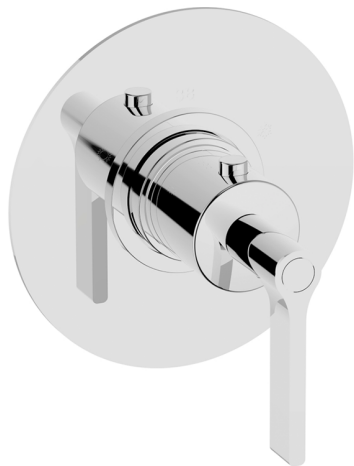

Exposed part for concealed thermo shower valve GRACE_GL007200

MODEL **GL007200**

Exposed part for concealed thermo shower valve, without stop valve, without concealed part, for items ZA007221

AVAILABLE FINISHINGS

-  **21** 21 Chrome
-  **2F** 2F Brushed Nickel
-  **2W** 2W Brushed Gold
-  **5H** 5H Dark Brass Brushed
-  **5L** 5L Brushed Black Titanium
-  **6T** 6T Chrome/Matt Black

CHARACTERISTICS

Installation **Concealed**
 Required concealed parts **ZA007221**

Thermostatic

The Cisal thermostatic is your personal water manager, helping you to handle, control and save water and energy.

3/4 Concealed thermostatic valve CONCEALED_ZA007221

MODEL **ZA007221**

3/4" Concealed thermostatic valve, without Stopvalve, without trim kit

AVAILABLE FINISHINGS

CHARACTERISTICS

Concealed **1**
 Cartridge Spare Parts **23.51A.HF**
HF Thermostatic Valve

Piastra/Plate/Plaque/Platte/Placa
 2-3mm: XX 25-40 YY 76-91
 10mm: XX 16-31 YY 65-80

Thermostatic