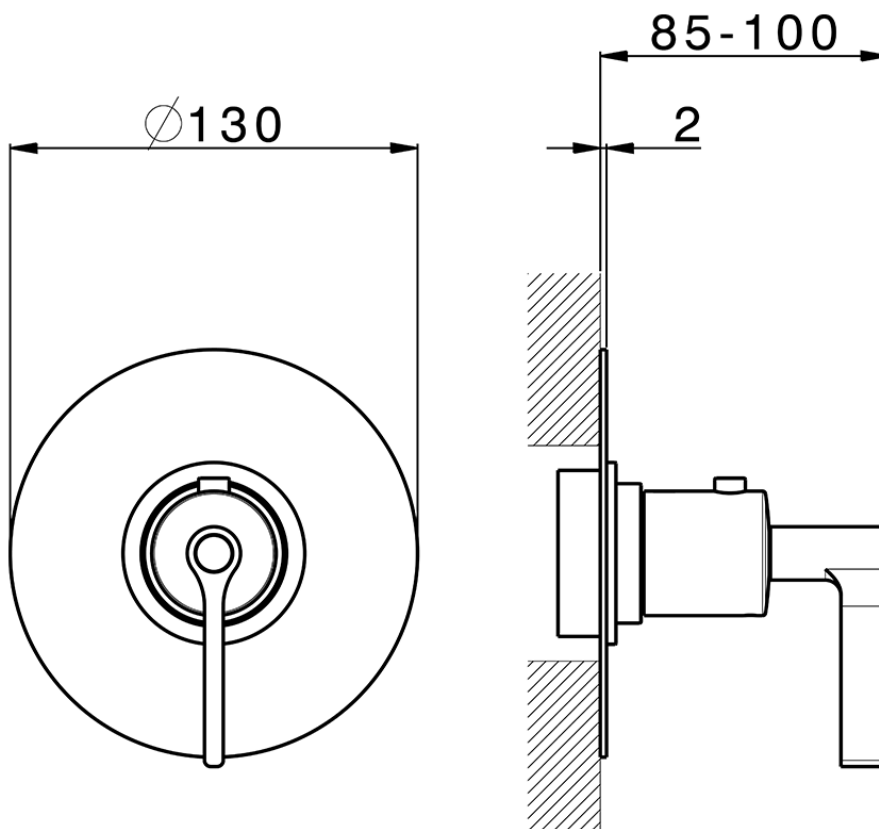

## Exposed part for concealed thermo shower valve GRACE\_GL007200

GL007200

<https://en.cisal.it/exposed-part-for-concealed-thermo-shower-valve-grace-gl007200>

Piastra/Plate/Plaque/Platte/Placa

2-3mm: XX 25-40 YY 76-91

10mm: XX 16-31 YY 65-80

ZA007221

<https://en.cisal.it/3-4-concealed-thermostatic-valve-concealed-za007221>

2026-06-25