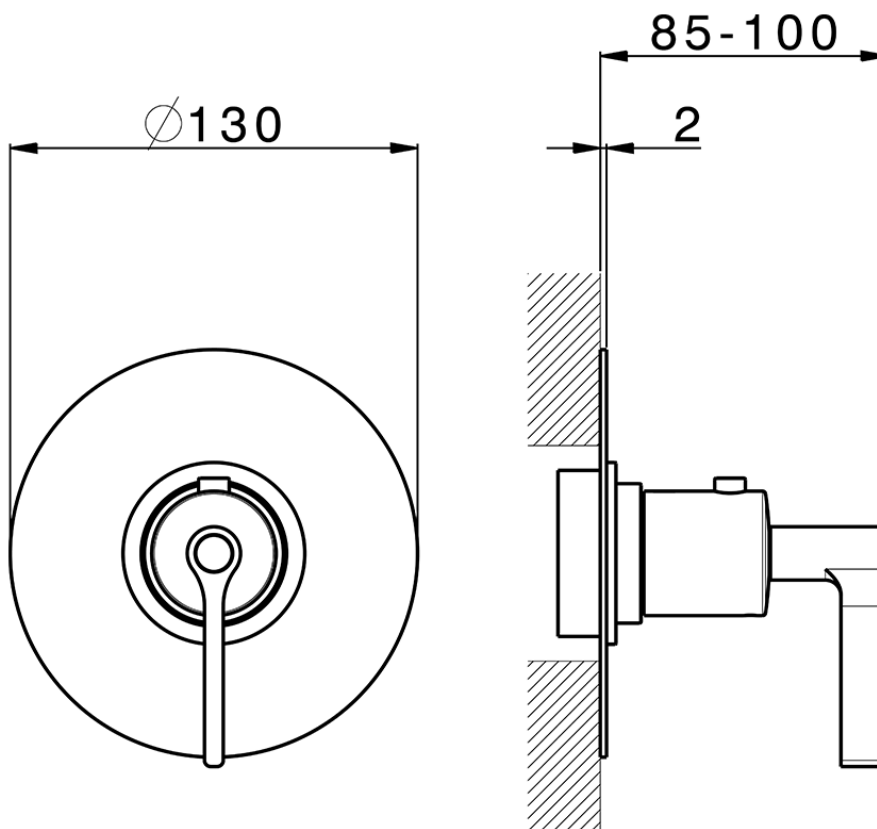

Exposed part for concealed thermo shower valve GRACE_GL007200

GL007200

<https://en.cisal.it/exposed-part-for-concealed-thermo-shower-valve-grace-gl007200>

Piastra/Plate/Plaque/Platte/Placa

2-3mm: XX 25-40 YY 76-91

10mm: XX 16-31 YY 65-80