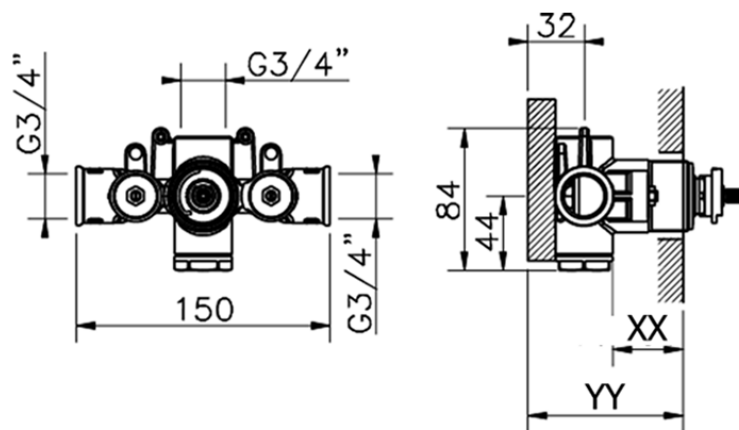

## Exposed part for concealed thermo shower valve GRACE\_GL007200

GL007200

<https://en.cisal.it/exposed-part-for-concealed-thermo-shower-valve-grace-gl007200>

Piastra/Plate/Plaque/Platte/Placa

2-3mm: XX 25-40 YY 76-91

10mm: XX 16-31 YY 65-80

ZA007221

<https://en.cisal.it/3-4-concealed-thermostatic-valve-concealed-za007221>

2026-06-25