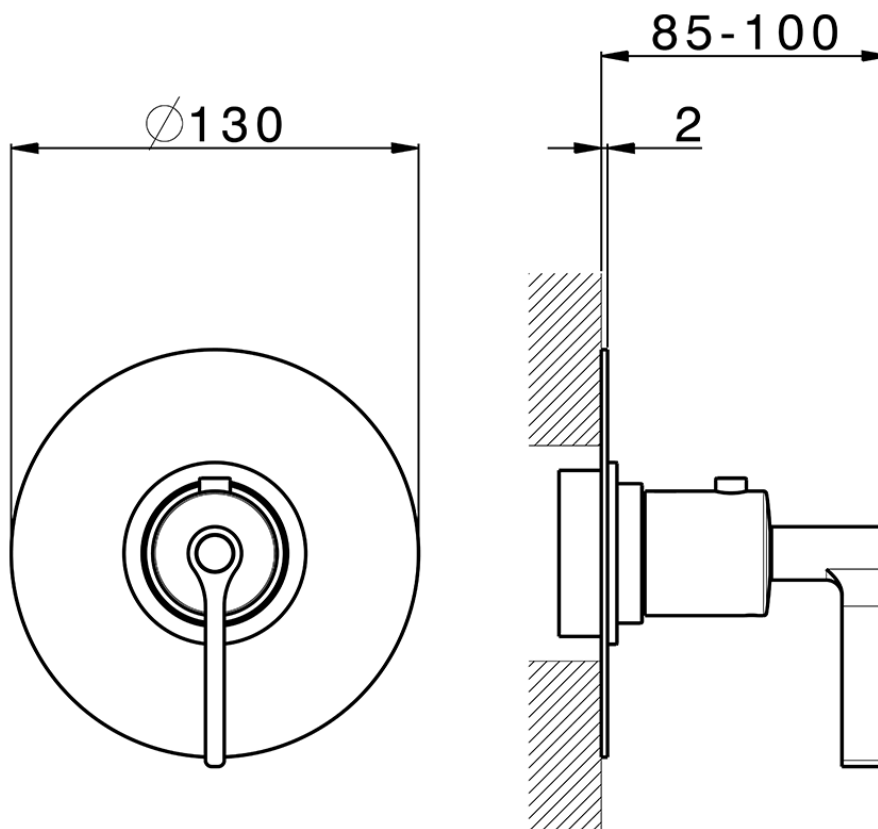

Exposed part for concealed thermo shower valve GRACE_GL007200

GL007200

<https://en.cisal.it/exposed-part-for-concealed-thermo-shower-valve-grace-gl007200>

Piastra/Plate/Plaque/Platte/Placa

2-3mm: XX 25-40 YY 76-91

10mm: XX 16-31 YY 65-80